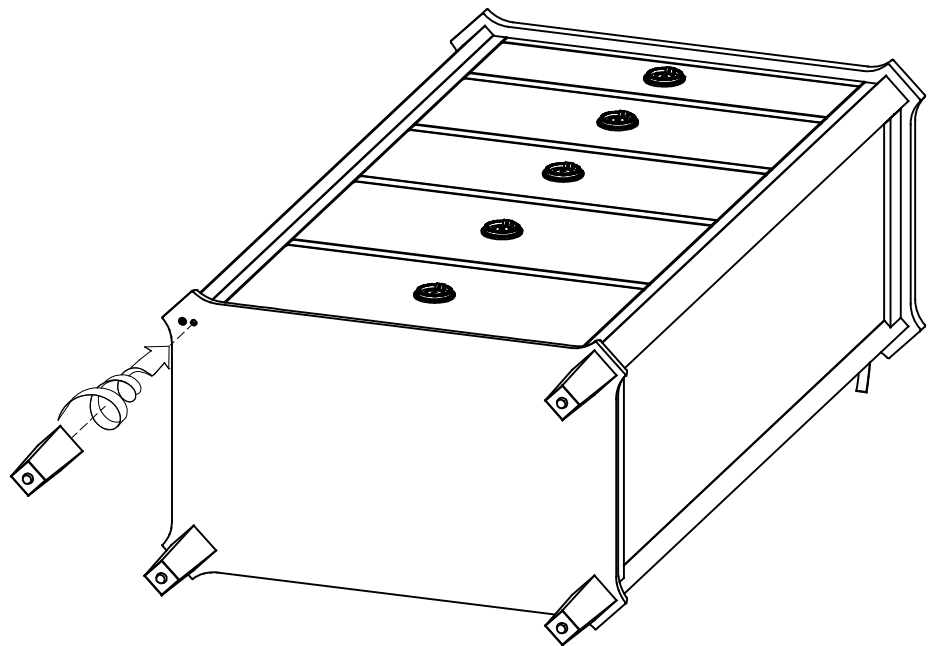

ASSEMBLY INSTRUCTION

HESNHAW TALL CHEST 5 DRW HEN0400

1

2

Important note: It is essential that this product is fixed to a wall using the strap supplied. Wall fixing is not supplied, please purchase suitable fixing for the wall. Always ensure that the wall attachment strap is correctly fitted.