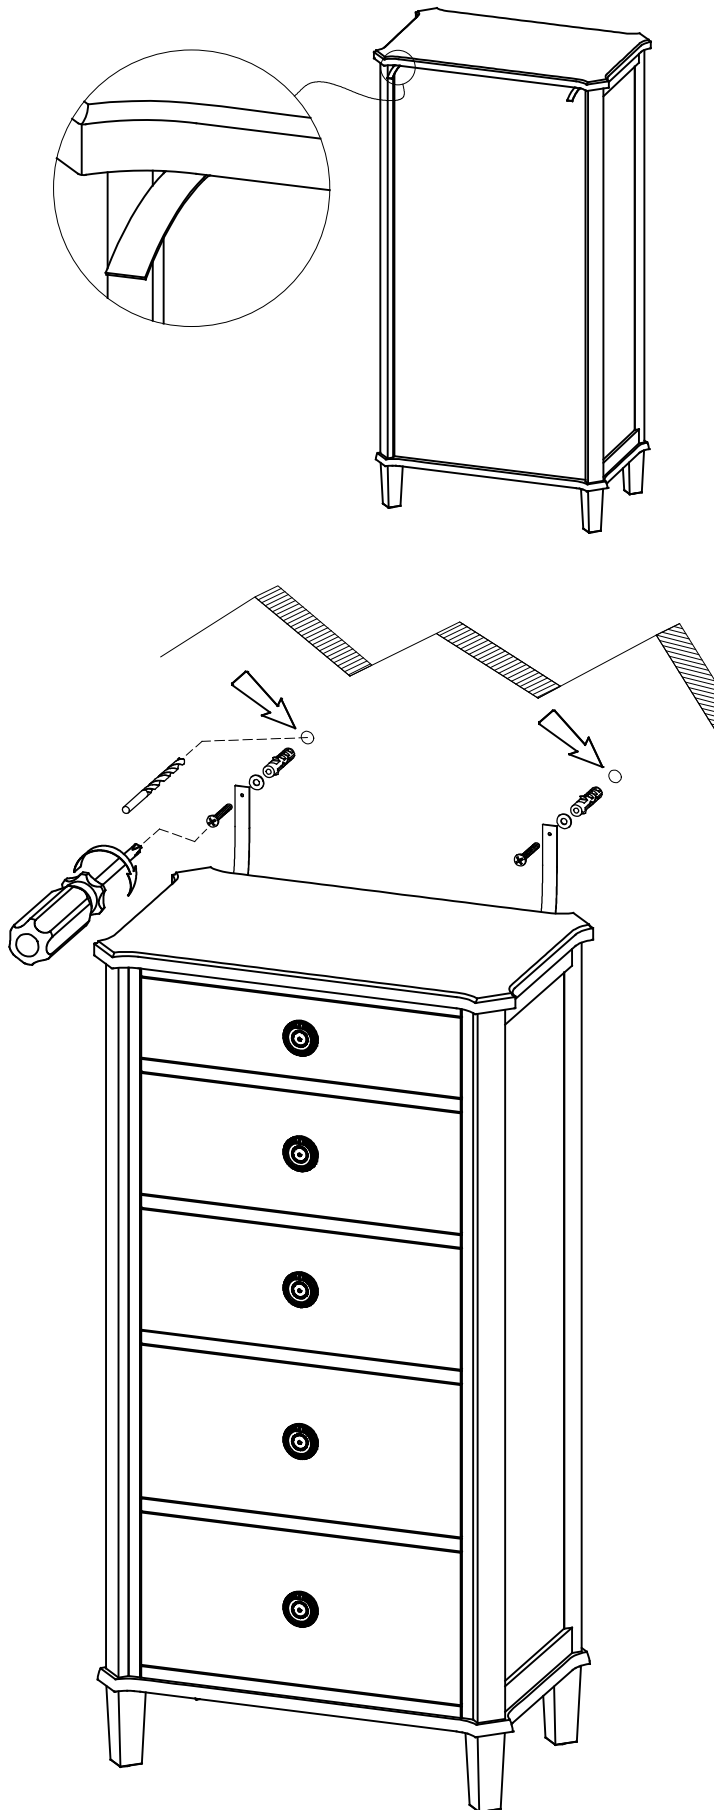

ASSEMBLY INSTRUCTION

HESNHAW TALL CHEST 5 DRW HEN0400

1

2

Important note: It is essential that this product is fixed to a wall using the strap supplied. Wall fixing is not supplied, please purchase suitable fixing for the wall. Always ensure that the wall attachment strap is correctly fitted.