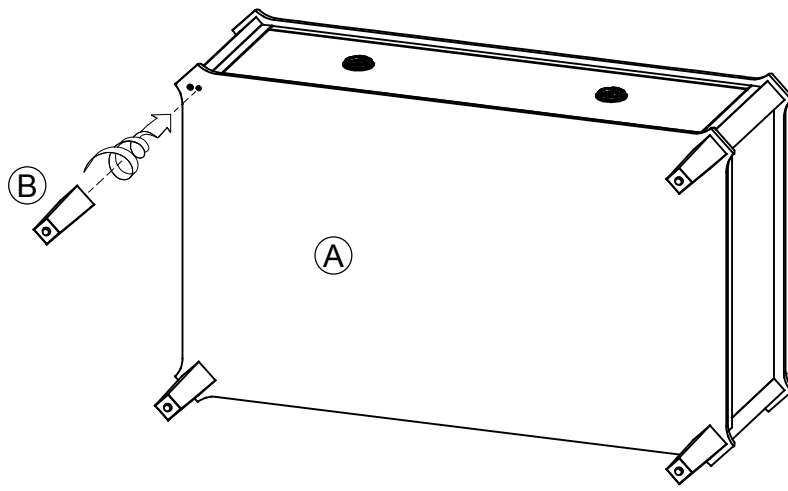

ASSEMBLY INSTRUCTION

HENSHAW DOUBLE WARDROBE

2D 1DRW HEN1000

1

2

3

4

5

6

7

8

9

10

11

12

Important note: It is essential that this product is fixed to a wall using the strap supplied. Wall fixing is not supplied, please purchase suitable fixing for the wall. Always ensure that the wall attachment strap is correctly fitted.