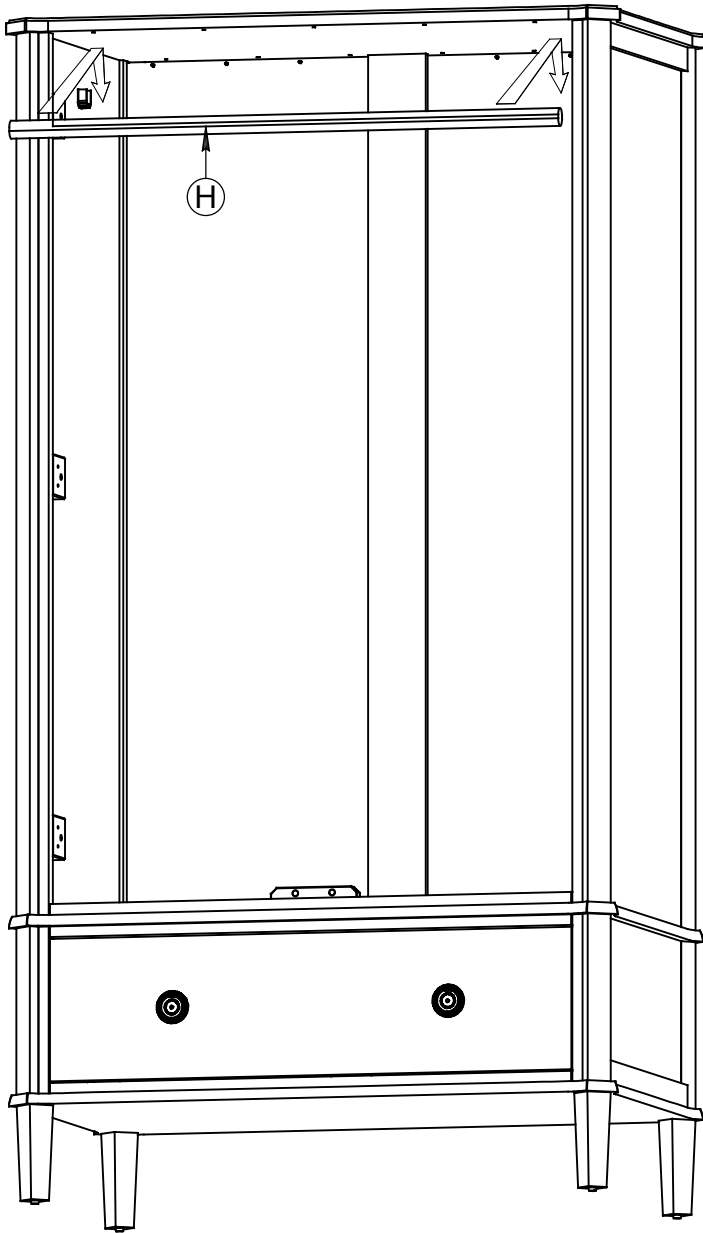

ASSEMBLY INSTRUCTION

HENSHAW DOUBLE WARDROBE

2D 1DRW HEN1000

1

2

3

4

5

6

7

8

9

10

11

12

Important note: It is essential that this product is fixed to a wall using the strap supplied. Wall fixing is not supplied, please purchase suitable fixing for the wall. Always ensure that the wall attachment strap is correctly fitted.