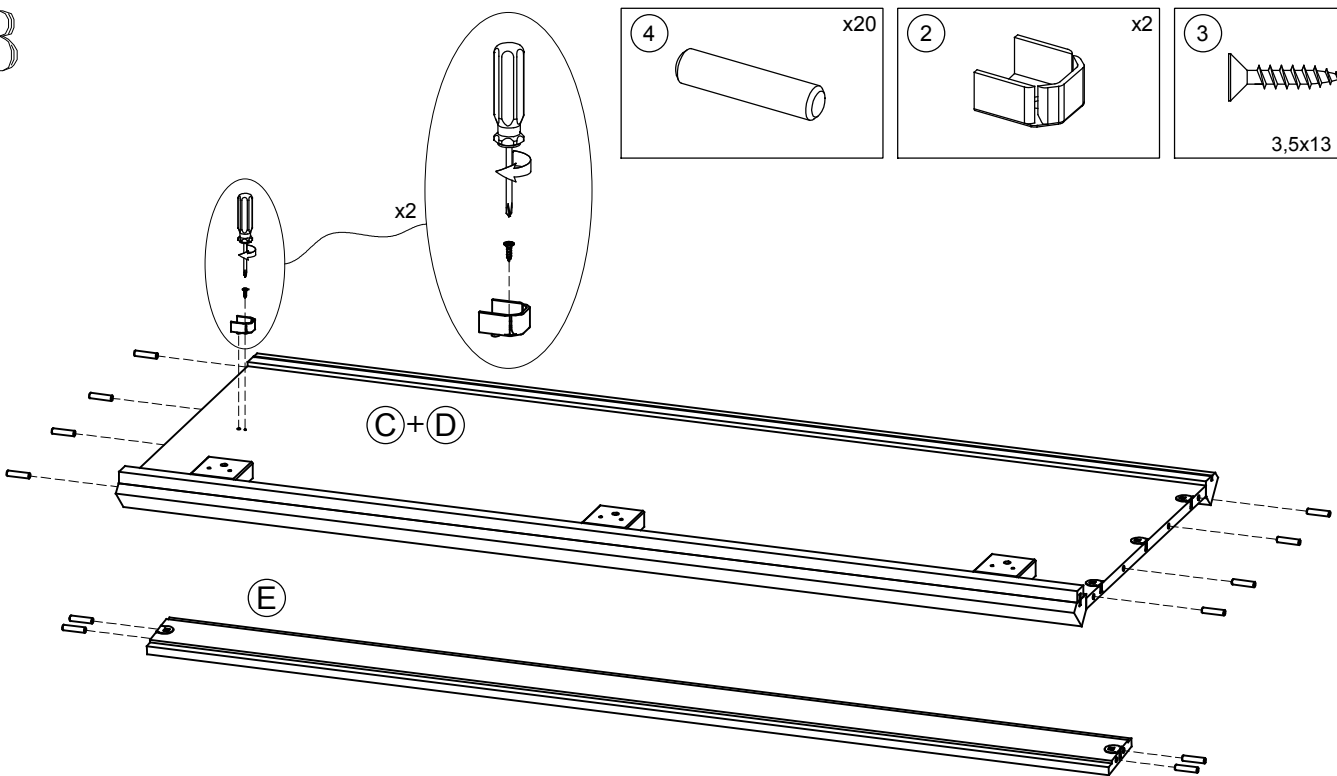

ASSEMBLY INSTRUCTION

HENSHAW DOUBLE WARDROBE

2D 1DRW HEN1000

1

2

3

4

5

6

7

8

9

10

11

12

Important note: It is essential that this product is fixed to a wall using the strap supplied. Wall fixing is not supplied, please purchase suitable fixing for the wall. Always ensure that the wall attachment strap is correctly fitted.