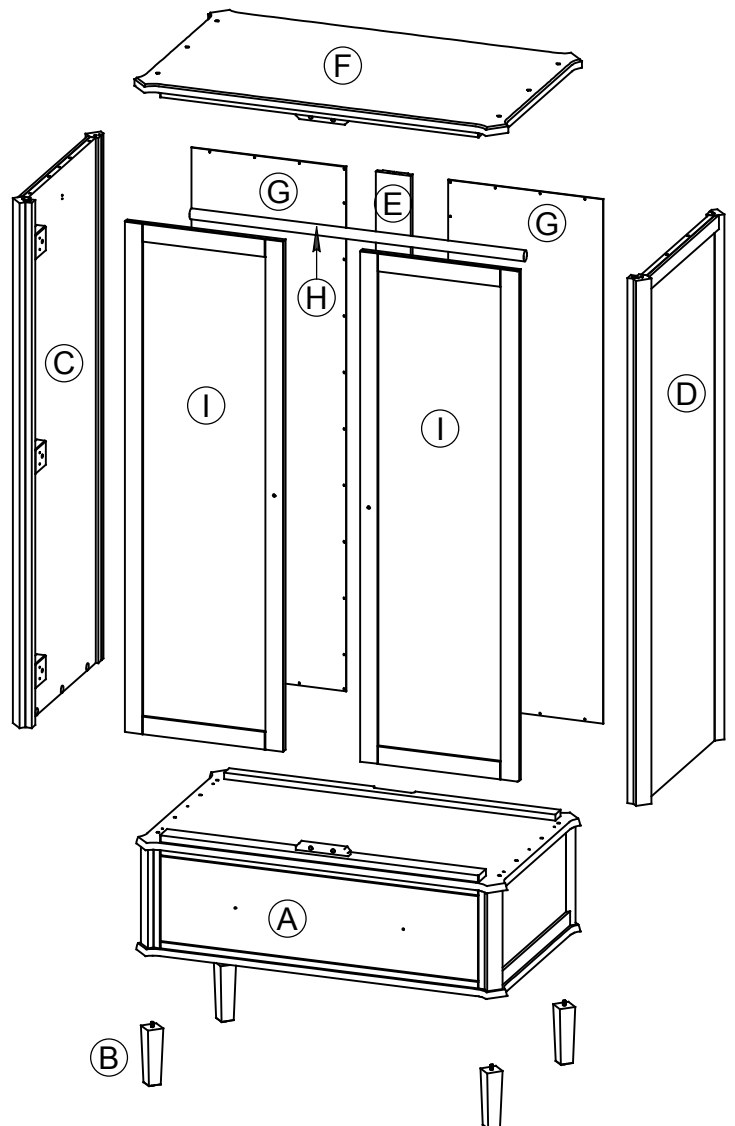

ASSEMBLY INSTRUCTION

HENSHAW DOUBLE WARDROBE

2D 1DRW HEN1000

1

2

3

4

5

6

7

8

9

10

11

12

Important note: It is essential that this product is fixed to a wall using the strap supplied. Wall fixing is not supplied, please purchase suitable fixing for the wall. Always ensure that the wall attachment strap is correctly fitted.