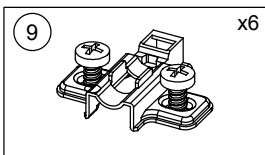

ASSEMBLY INSTRUCTION

HENSHAW DOUBLE WARDROBE

2D 1DRW HEN1000

1

2

3

4

5

6

7

8

9

10

11

12

Important note: It is essential that this product is fixed to a wall using the strap supplied. Wall fixing is not supplied, please purchase suitable fixing for the wall. Always ensure that the wall attachment strap is correctly fitted.