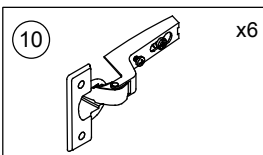

ASSEMBLY INSTRUCTION

HENSHAW DOUBLE WARDROBE

2D 1DRW HEN1000

1

2

3

4

5

6

7

8

9

10

11

12

Important note: It is essential that this product is fixed to a wall using the strap supplied. Wall fixing is not supplied, please purchase suitable fixing for the wall. Always ensure that the wall attachment strap is correctly fitted.