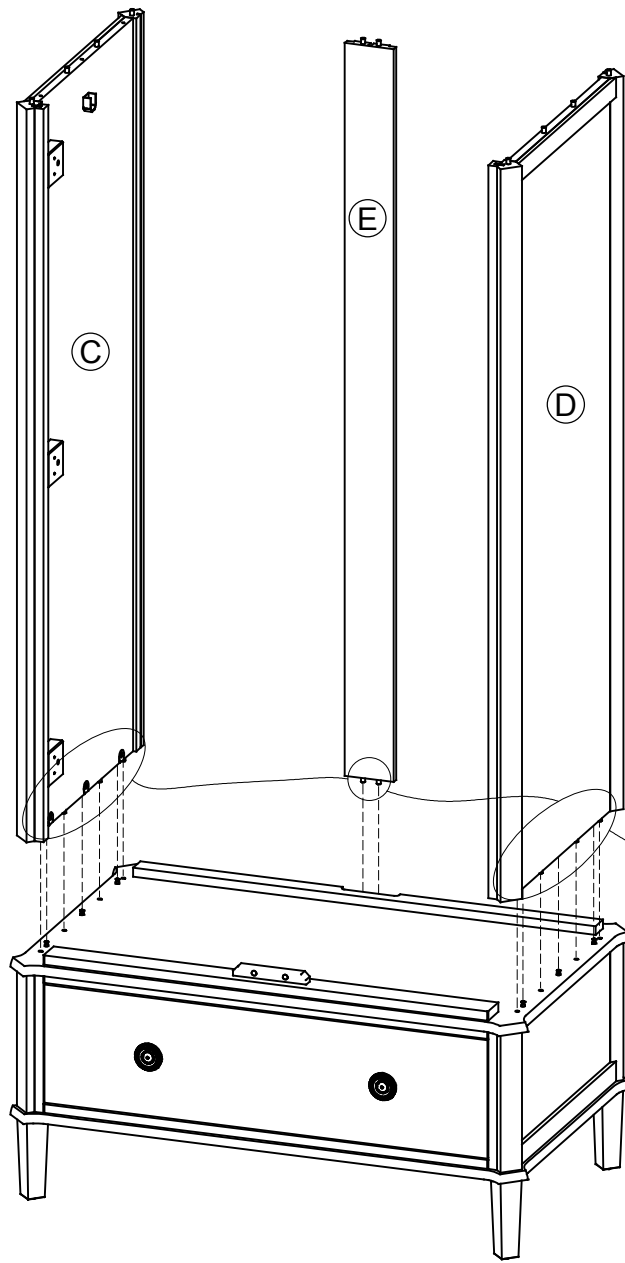

ASSEMBLY INSTRUCTION

HENSHAW DOUBLE WARDROBE

2D 1DRW HEN1000

1

2

3

4

5

6

7

8

9

10

11

12

Important note: It is essential that this product is fixed to a wall using the strap supplied. Wall fixing is not supplied, please purchase suitable fixing for the wall. Always ensure that the wall attachment strap is correctly fitted.