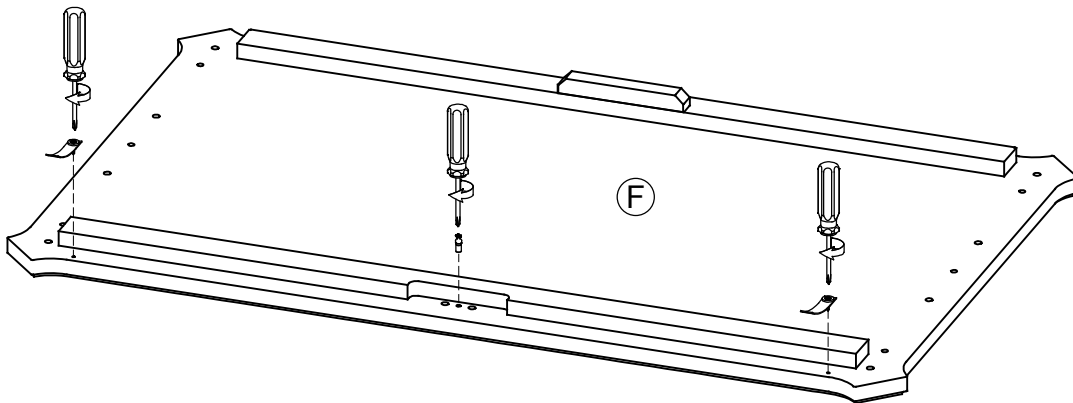

ASSEMBLY INSTRUCTION

HENSHAW DOUBLE WARDROBE

2D 1DRW HEN1000

1

2

3

4

5

6

7

8

9

10

11

12

Important note: It is essential that this product is fixed to a wall using the strap supplied. Wall fixing is not supplied, please purchase suitable fixing for the wall. Always ensure that the wall attachment strap is correctly fitted.