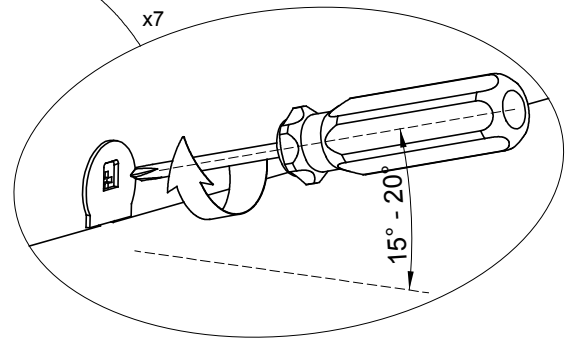

ASSEMBLY INSTRUCTION

HENSHAW DOUBLE WARDROBE

2D 1DRW HEN1000

1

2

3

4

5

6

7

8

9

10

11

12

Important note: It is essential that this product is fixed to a wall using the strap supplied. Wall fixing is not supplied, please purchase suitable fixing for the wall. Always ensure that the wall attachment strap is correctly fitted.