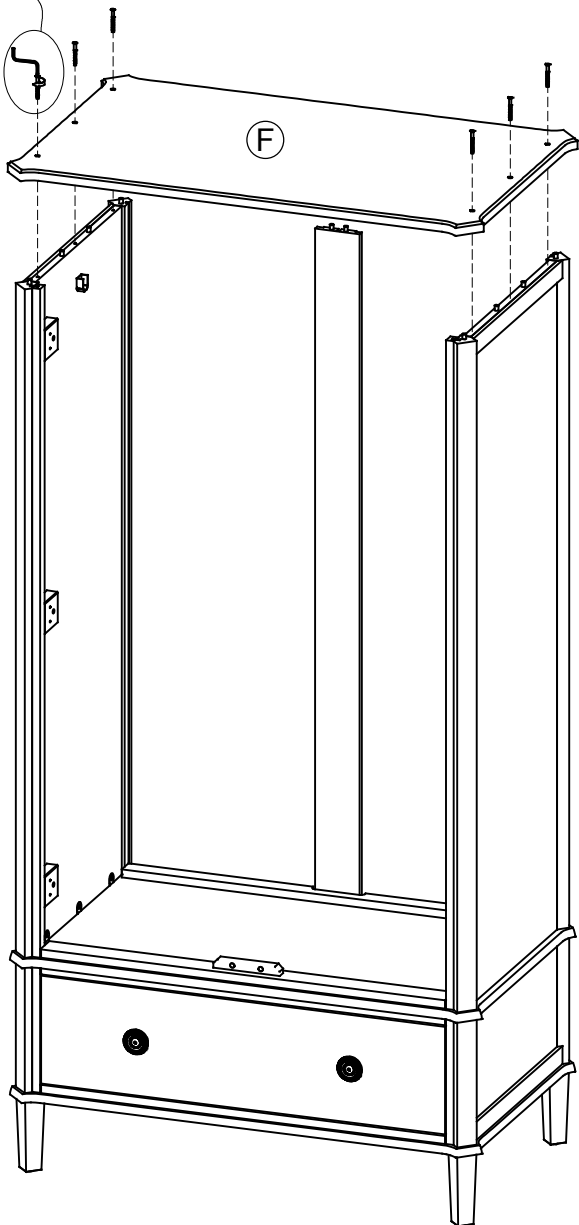

ASSEMBLY INSTRUCTION

HENSHAW DOUBLE WARDROBE

2D 1DRW HEN1000

1

2

3

4

5

6

7

8

9

10

11

12

Important note: It is essential that this product is fixed to a wall using the strap supplied. Wall fixing is not supplied, please purchase suitable fixing for the wall. Always ensure that the wall attachment strap is correctly fitted.