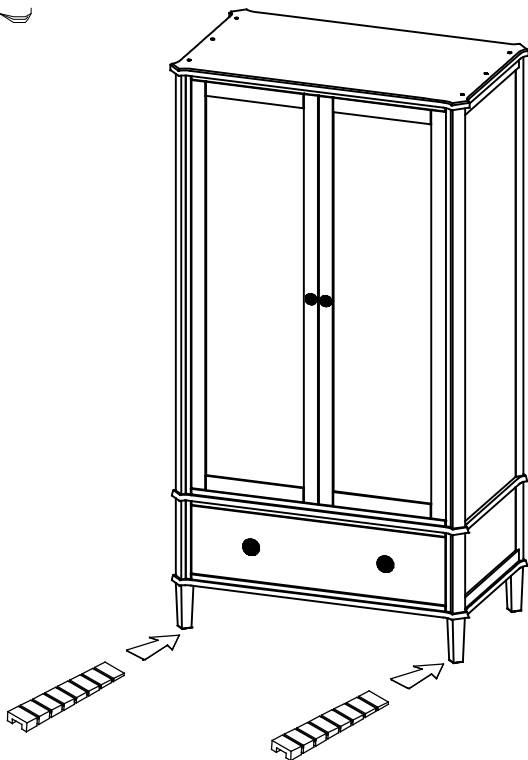

ASSEMBLY INSTRUCTION

HENSHAW DOUBLE WARDROBE

2D 1DRW HEN1000

1

2

3

4

5

6

7

8

9

10

11

12

Important note: It is essential that this product is fixed to a wall using the strap supplied. Wall fixing is not supplied, please purchase suitable fixing for the wall. Always ensure that the wall attachment strap is correctly fitted.