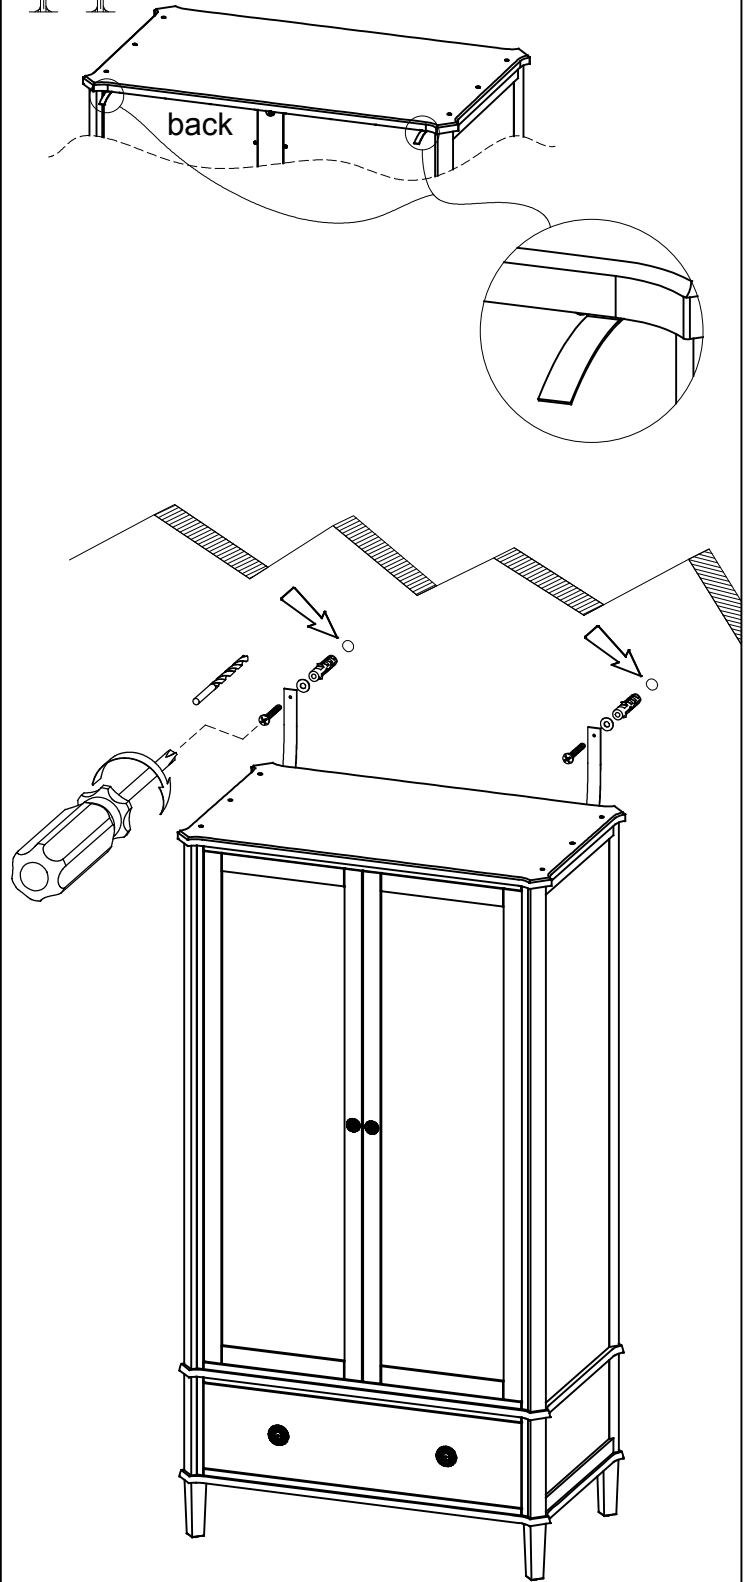

ASSEMBLY INSTRUCTION

HENSHAW DOUBLE WARDROBE

2D 1DRW HEN1000

1

2

3

4

5

6

7

8

9

10

11

12

Important note: It is essential that this product is fixed to a wall using the strap supplied. Wall fixing is not supplied, please purchase suitable fixing for the wall. Always ensure that the wall attachment strap is correctly fitted.