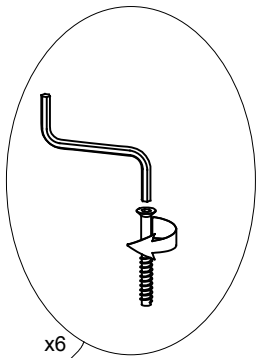

ASSEMBLY INSTRUCTION

HENSHAW DOUBLE WARDROBE

2D 1DRW HEN1000

1

2

3

4

5

6

7

8

9

10

11

12

Important note: It is essential that this product is fixed to a wall using the strap supplied. Wall fixing is not supplied, please purchase suitable fixing for the wall. Always ensure that the wall attachment strap is correctly fitted.