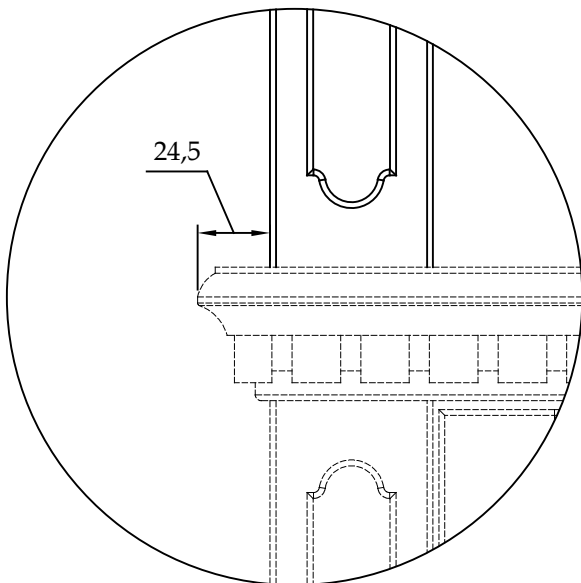

## HANOVER DRESSER TOP 3D SIDEBOARD

### GSV2303

1

2

3

4

Important note: It is essential that this product is fixed to a wall using the strap supplied.

Wall fixing is not supplied, please purchase suitable fixing for the wall.

Always ensure that the wall attachment strap is correctly fitted.