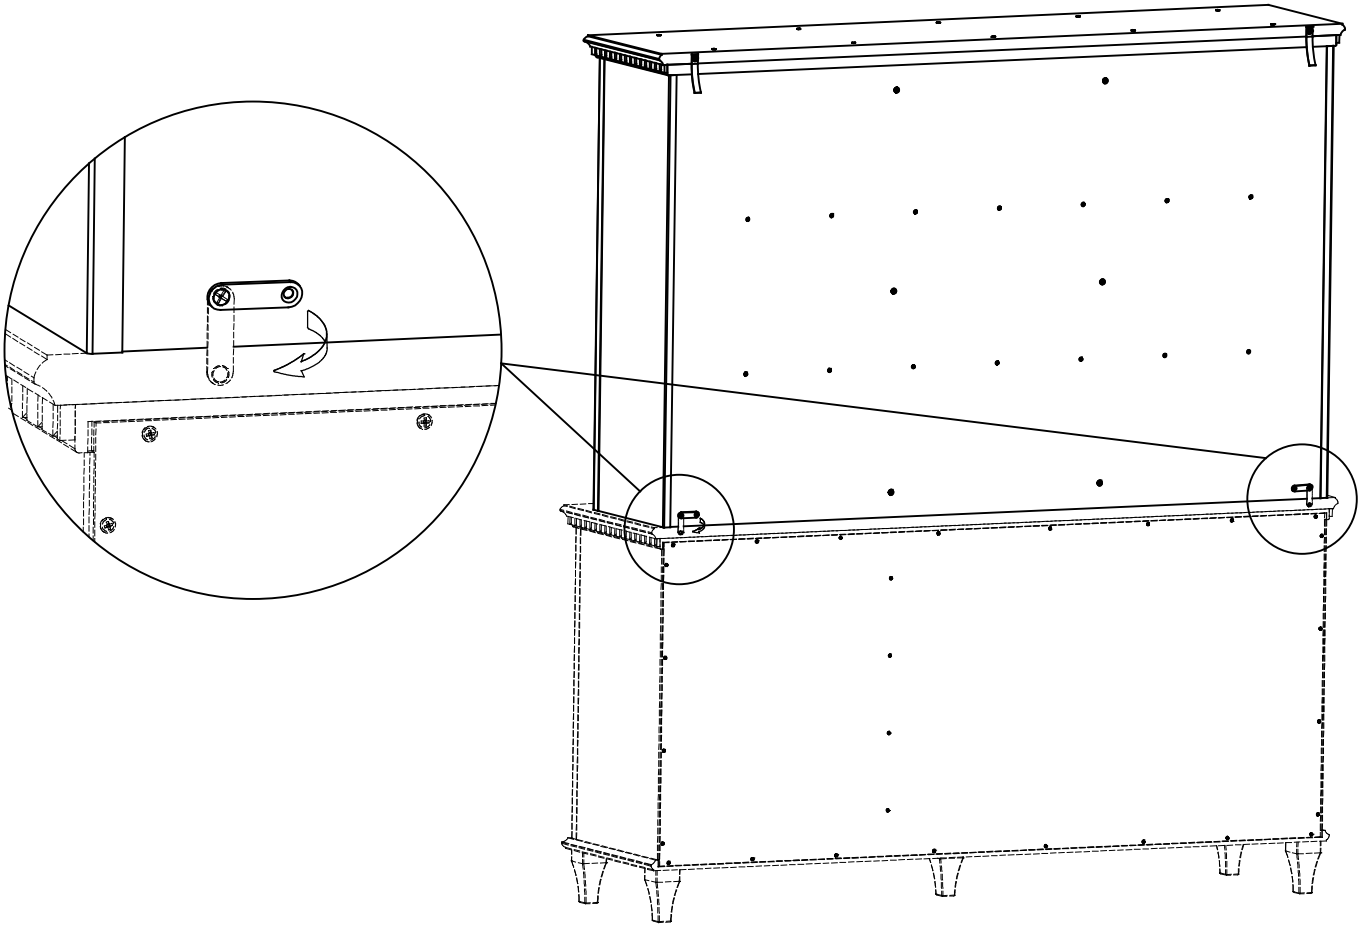

## HANOVER DRESSER TOP 3D SIDEBOARD

### GSV2303

1

2

3

4

Important note: It is essential that this product is fixed to a wall using the strap supplied.

Wall fixing is not supplied, please purchase suitable fixing for the wall.

Always ensure that the wall attachment strap is correctly fitted.