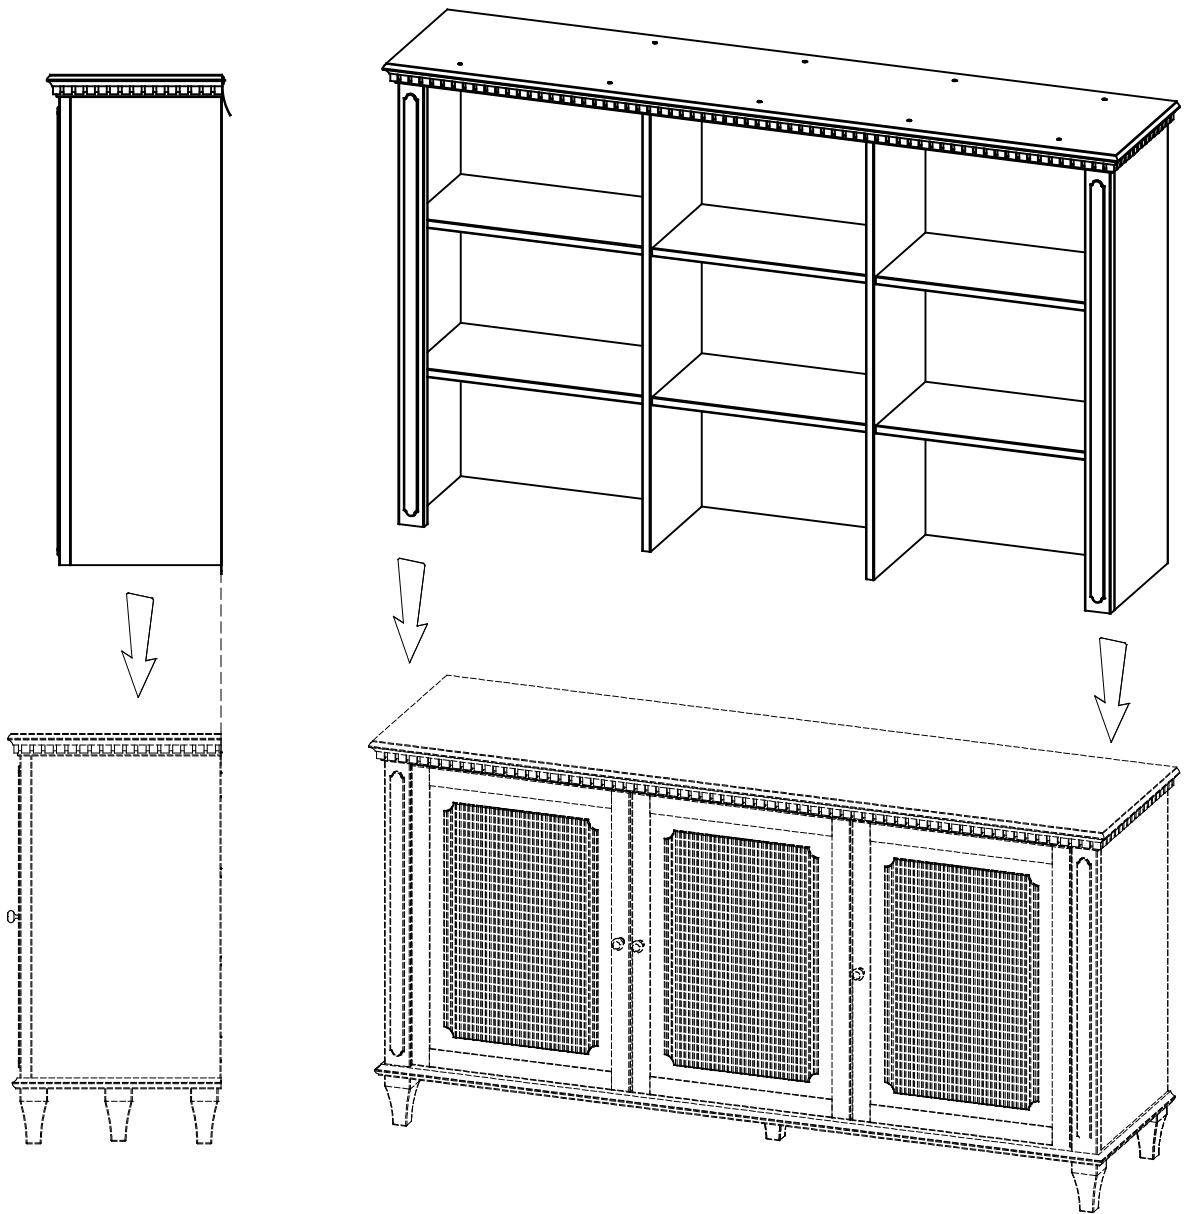

# ASSEMBLY INSTRUCTION

## HANOVER DRESSER TOP 3D SIDEBOARD

### GSV2303

1

2

3

4

Important note: It is essential that this product is fixed to a wall using the strap supplied.

Wall fixing is not supplied, please purchase suitable fixing for the wall.

Always ensure that the wall attachment strap is correctly fitted.