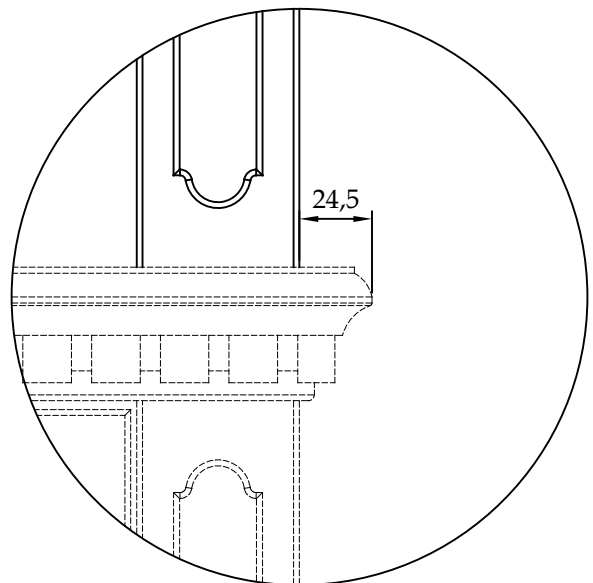

## HANOVER DRESSER TOP 3D SIDEBOARD

### GSV2303

1

2

3

4

Important note: It is essential that this product is fixed to a wall using the strap supplied.

Wall fixing is not supplied, please purchase suitable fixing for the wall.

Always ensure that the wall attachment strap is correctly fitted.