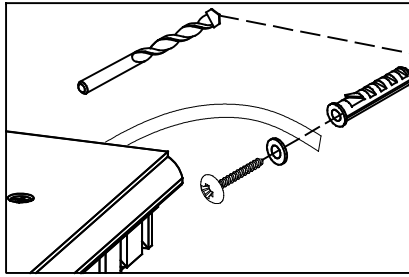

## HANOVER DRESSER TOP 3D SIDEBOARD

### GSV2303

1

2

3

4

Important note: It is essential that this product is fixed to a wall using the strap supplied.

Wall fixing is not supplied, please purchase suitable fixing for the wall.

Always ensure that the wall attachment strap is correctly fitted.