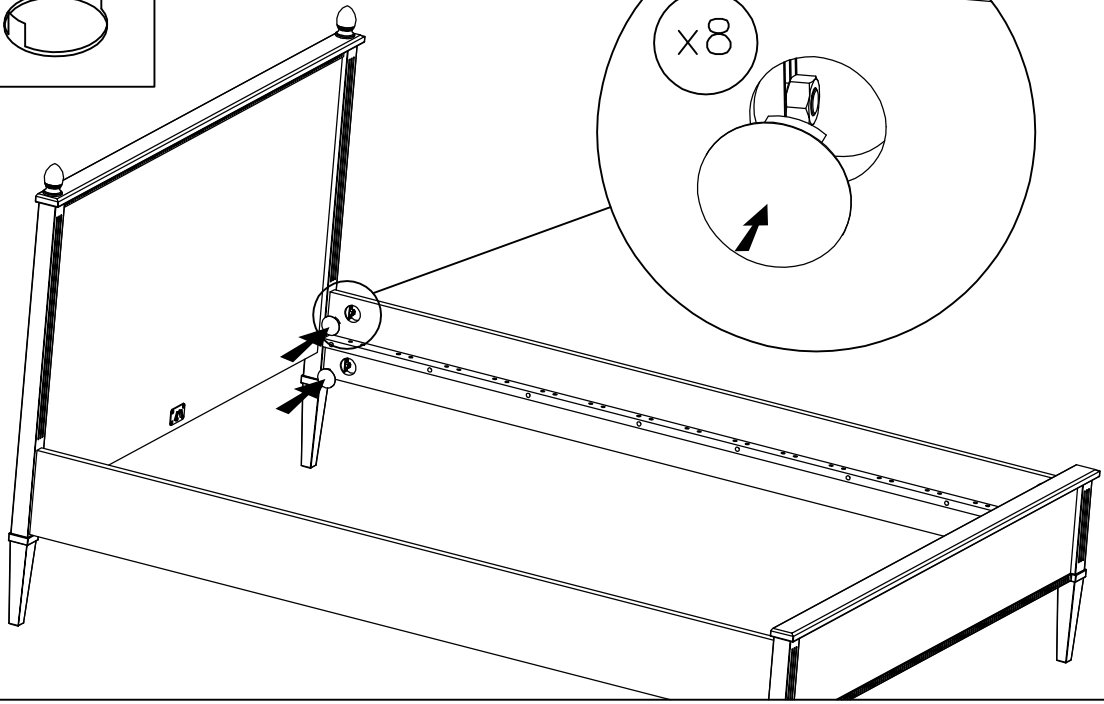

ASSEMBLY INSTRUCTION

ELEANOR KING BED 5'0"

BOX 1 OF 2

BOX 2 OF 2

1.

2.

3.

4.