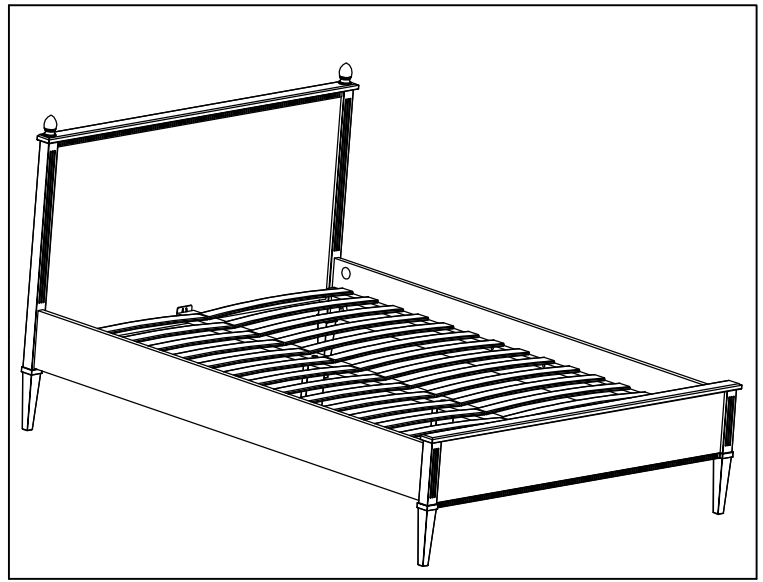

ASSEMBLY INSTRUCTION

ELEANOR KING BED 5'0"

BOX 1 OF 2

BOX 2 OF 2

1.

2.

3.

4.