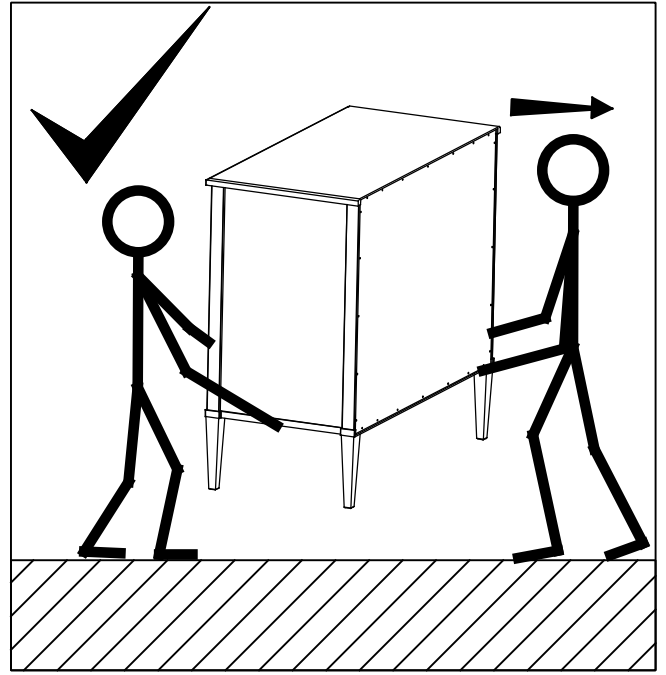

ASSEMBLY INSTRUCTION

ELEANOR
3DRW CHEST

1.

2.

Important note: It is essential that this product is fixed to a wall using the strap supplied.

Wall fixing is not supplied, please purchase suitable fixing for the wall

Always ensure that the wall Attachment strap is correctly fitted.