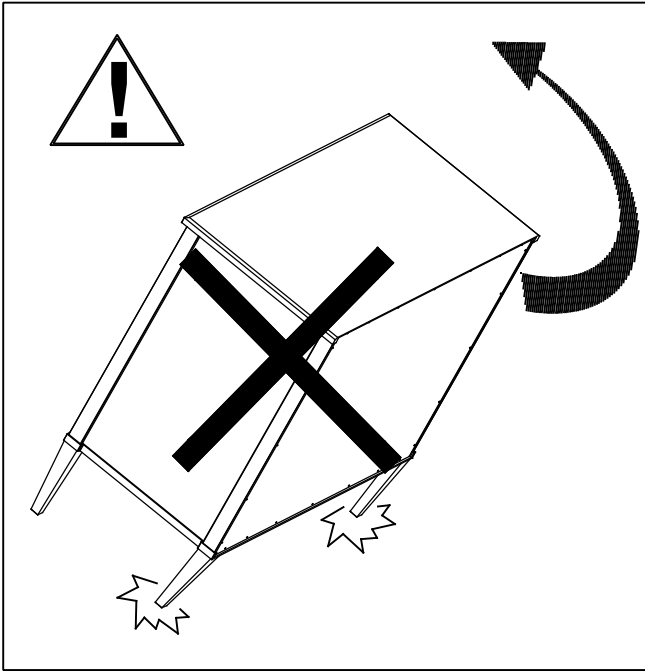

ASSEMBLY INSTRUCTION

ELEANOR
3DRW CHEST

1.

2.

Important note: It is essential that this product is fixed to a wall using the strap supplied.

Wall fixing is not supplied, please purchase suitable fixing for the wall

Always ensure that the wall Attachment strap is correctly fitted.