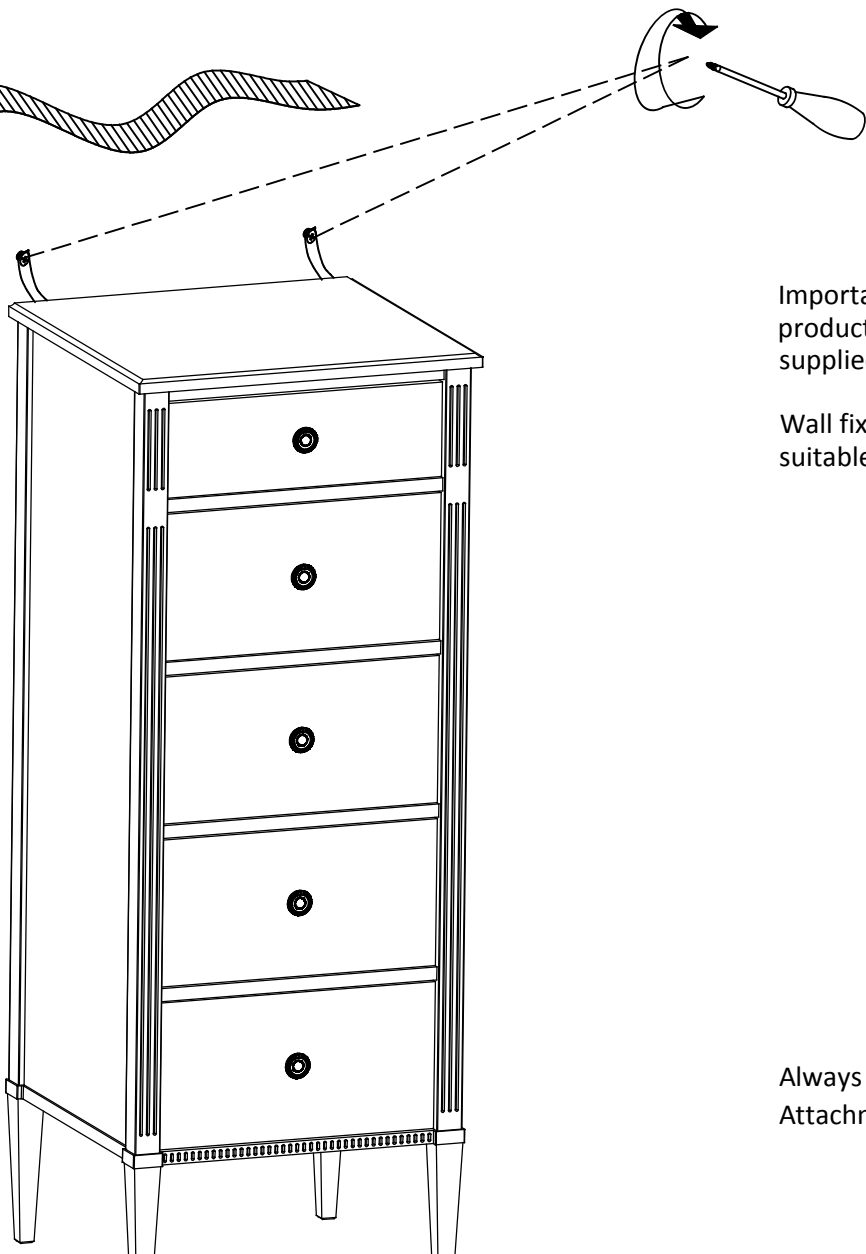

ASSEMBLY INSTRUCTION

ELEANOR 5DRW TALL CHEST

1.

2.

Important note: It is essential that this product is fixed to a wall using the strap supplied.

Wall fixing is not supplied, please purchase suitable fixing for the wall

Always ensure that the wall Attachment strap is correctly fitted.