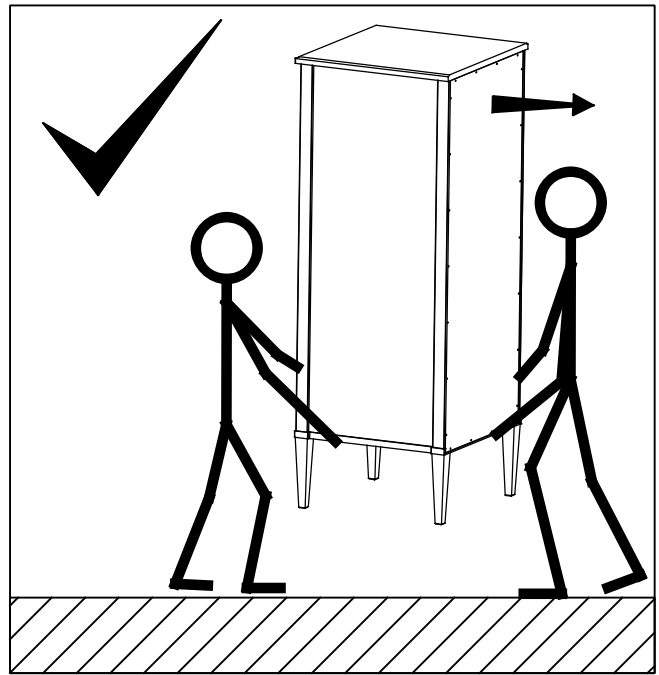

ASSEMBLY INSTRUCTION

ELEANOR 5DRW TALL CHEST

1.

2.

Important note: It is essential that this product is fixed to a wall using the strap supplied.

Wall fixing is not supplied, please purchase suitable fixing for the wall

Always ensure that the wall Attachment strap is correctly fitted.