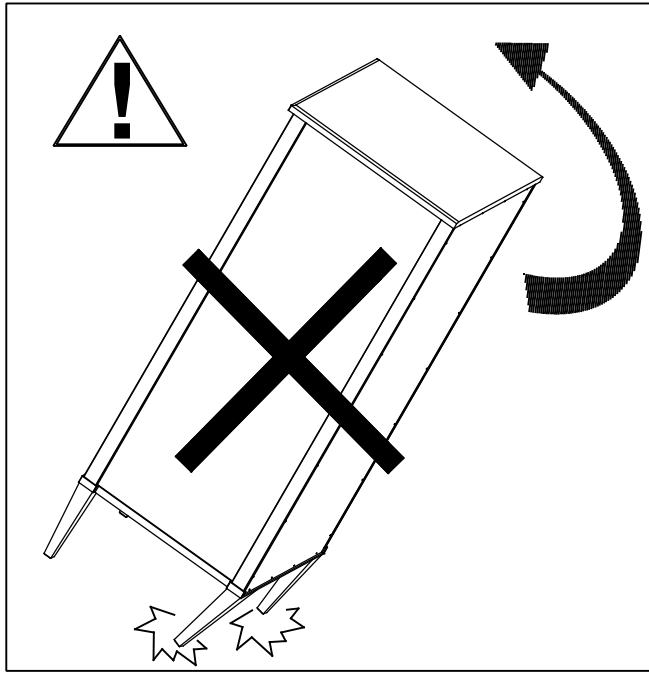

ASSEMBLY INSTRUCTION

ELEANOR 5DRW TALL CHEST

1.

2.

Important note: It is essential that this product is fixed to a wall using the strap supplied.

Wall fixing is not supplied, please purchase suitable fixing for the wall

Always ensure that the wall Attachment strap is correctly fitted.