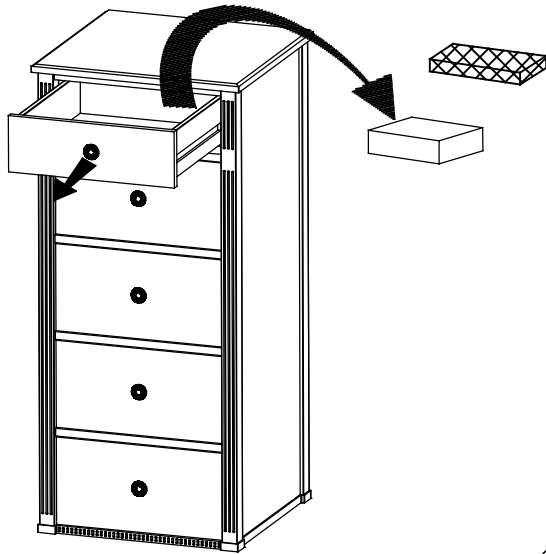

ASSEMBLY INSTRUCTION

ELEANOR 5DRW TALL CHEST

1.

2.

Important note: It is essential that this product is fixed to a wall using the strap supplied.

Wall fixing is not supplied, please purchase suitable fixing for the wall

Always ensure that the wall Attachment strap is correctly fitted.