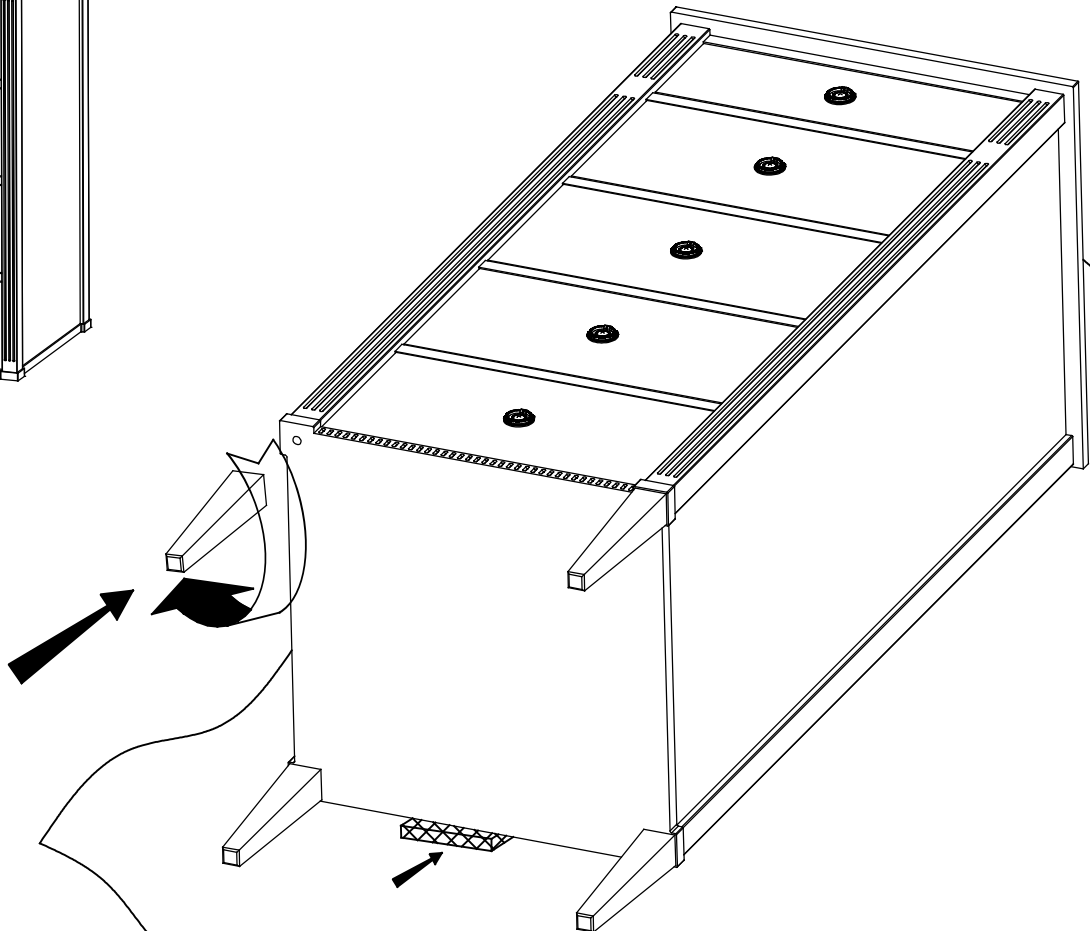

ASSEMBLY INSTRUCTION

ELEANOR 5DRW TALL CHEST

1.

2.

Important note: It is essential that this product is fixed to a wall using the strap supplied.

Wall fixing is not supplied, please purchase suitable fixing for the wall

Always ensure that the wall Attachment strap is correctly fitted.