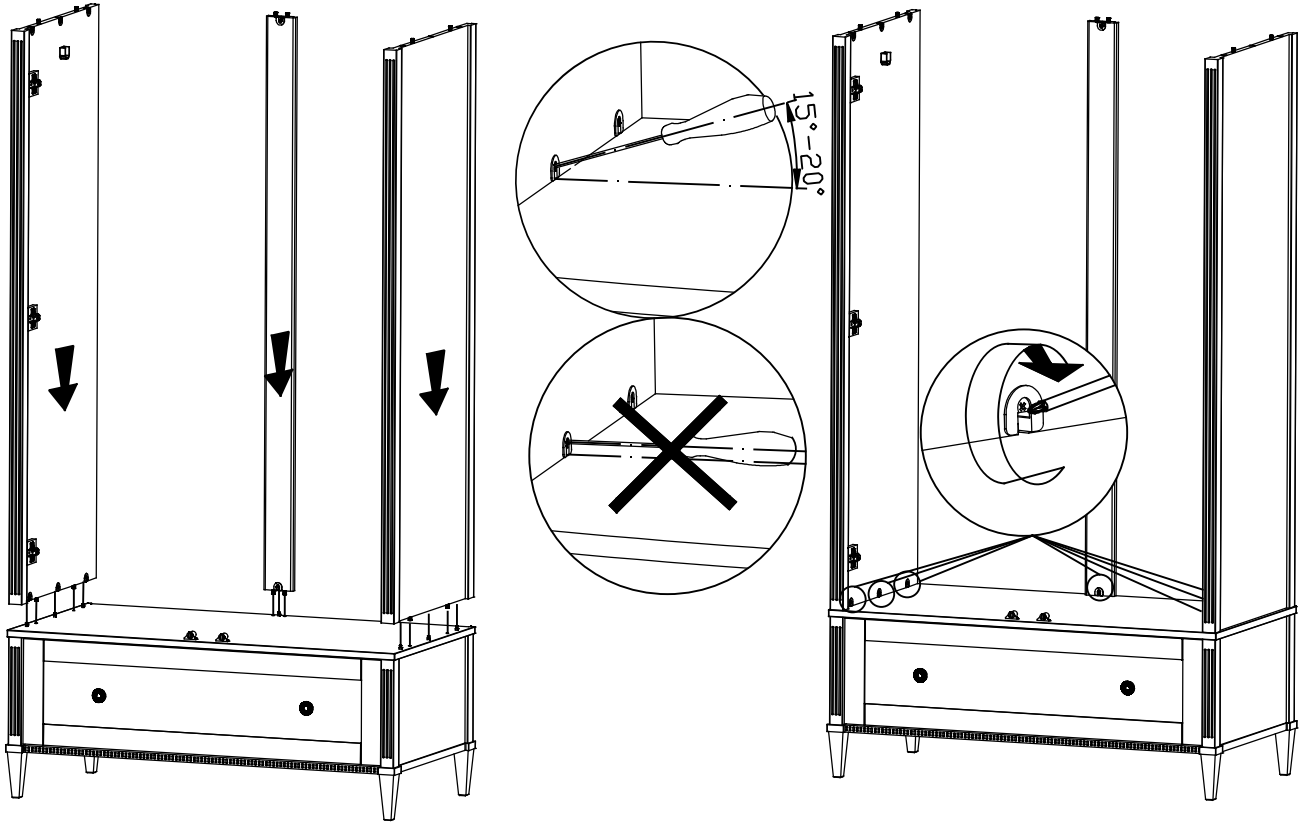

ASSEMBLY INSTRUCTION

ELEANOR

2D 1DRW WARDROBE

(2 PERSON ASSEMBLY)

THIS PRODUCT IS SUPPLIED AS A CUSTOMER SELF ASSEMBLY PRODUCT.

PLEASE FOLLOW STEP BY STEP INSTRUCTION CAREFULLY TO ASSIST YOU IN ASSEMBLING THIS PRODUCT CORRECTLY. PLEASE NOTE THAT, AS A SELF ASSEMBLY PRODUCT, THIS ITEM CANNOT BE RETURNED ONCE ASSEMBLED OR PART ASSEMBLED.

BOX 1 OF 2

BOX 2 OF 2

1.

2.

3.

4.

5.

6.

9 x52
3x16(GREY)

7.

8.

9.

12.

Important note: It is essential that this product is fixed to a wall using the strap supplied.

Wall fixing is not supplied, please purchase suitable fixing for the wall

Always ensure that the wall Attachment strap is correctly fitted.