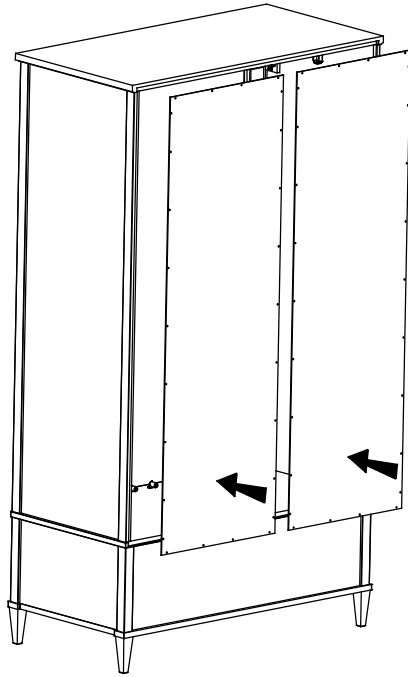

ASSEMBLY INSTRUCTION

ELEANOR

2D 1DRW WARDROBE

(2 PERSON ASSEMBLY)

THIS PRODUCT IS SUPPLIED AS A CUSTOMER SELF ASSEMBLY PRODUCT.

PLEASE FOLLOW STEP BY STEP INSTRUCTION CAREFULLY TO ASSIST YOU IN ASSEMBLING THIS PRODUCT CORRECTLY. PLEASE NOTE THAT, AS A SELF ASSEMBLY PRODUCT, THIS ITEM CANNOT BE RETURNED ONCE ASSEMBLED OR PART ASSEMBLED.

BOX 1 OF 2

BOX 2 OF 2

1.

2.

3.

4.

5.

6.

9 x52
3x16(GREY)

7.

8.

9.

12.

Important note: It is essential that this product is fixed to a wall using the strap supplied.

Wall fixing is not supplied, please purchase suitable fixing for the wall

Always ensure that the wall Attachment strap is correctly fitted.