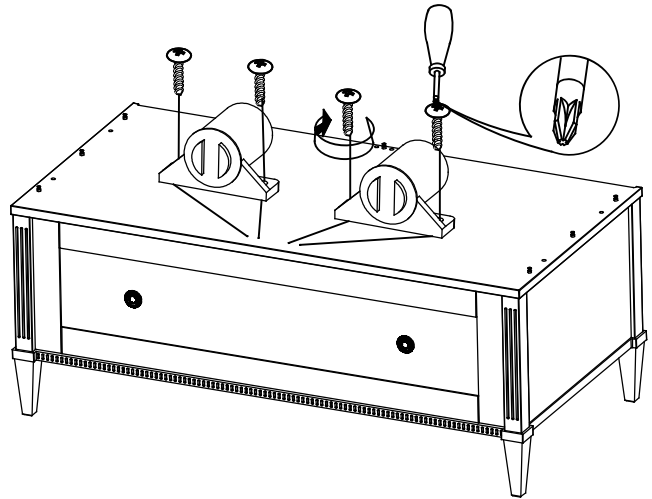

ASSEMBLY INSTRUCTION

ELEANOR

2D 1DRW WARDROBE

(2 PERSON ASSEMBLY)

THIS PRODUCT IS SUPPLIED AS A CUSTOMER SELF ASSEMBLY PRODUCT.

PLEASE FOLLOW STEP BY STEP INSTRUCTION CAREFULLY TO ASSIST YOU IN ASSEMBLING THIS PRODUCT CORRECTLY. PLEASE NOTE THAT, AS A SELF ASSEMBLY PRODUCT, THIS ITEM CANNOT BE RETURNED ONCE ASSEMBLED OR PART ASSEMBLED.

BOX 1 OF 2

BOX 2 OF 2

1.

2.

3.

4.

5.

6.

9 x52
3x16(GREY)

7.

8.

9.

12.

Important note: It is essential that this product is fixed to a wall using the strap supplied.

Wall fixing is not supplied, please purchase suitable fixing for the wall

Always ensure that the wall Attachment strap is correctly fitted.