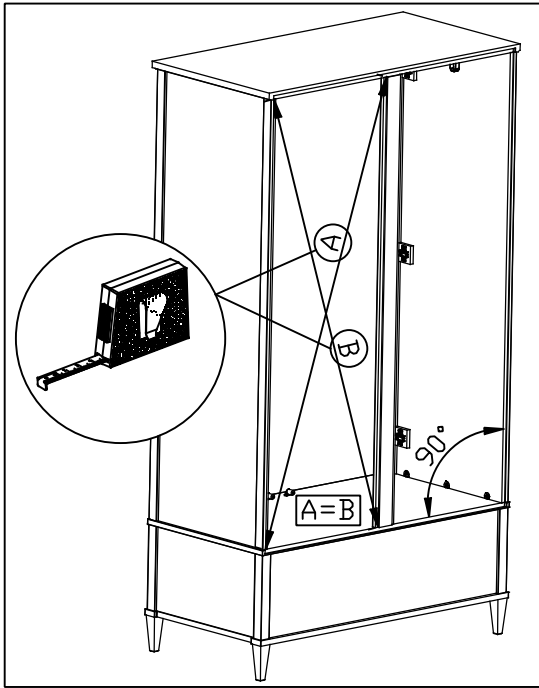

ASSEMBLY INSTRUCTION

ELEANOR

2D 1DRW WARDROBE

(2 PERSON ASSEMBLY)

THIS PRODUCT IS SUPPLIED AS A CUSTOMER SELF ASSEMBLY PRODUCT.

PLEASE FOLLOW STEP BY STEP INSTRUCTION CAREFULLY TO ASSIST YOU IN ASSEMBLING THIS PRODUCT CORRECTLY. PLEASE NOTE THAT, AS A SELF ASSEMBLY PRODUCT, THIS ITEM CANNOT BE RETURNED ONCE ASSEMBLED OR PART ASSEMBLED.

BOX 1 OF 2

BOX 2 OF 2

1.

2.

3.

4.

5.

6.

9 x52
3x16(GREY)

7.

8.

9.

12.

Important note: It is essential that this product is fixed to a wall using the strap supplied.

Wall fixing is not supplied, please purchase suitable fixing for the wall

Always ensure that the wall Attachment strap is correctly fitted.