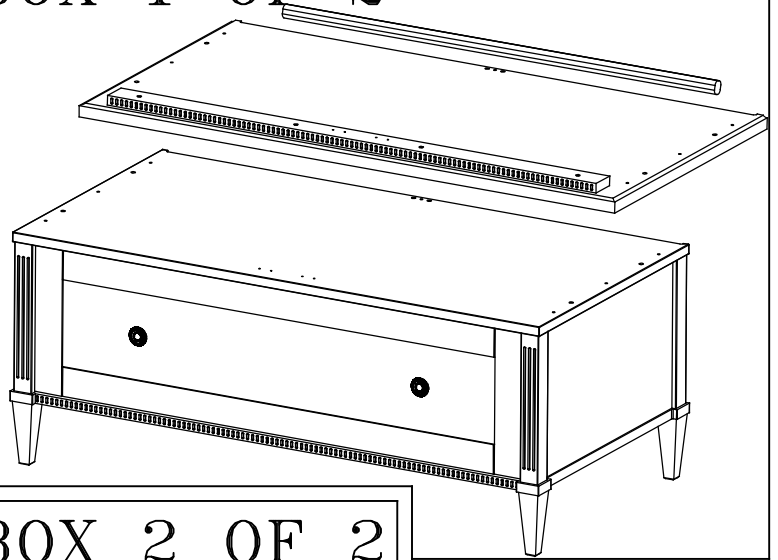

ASSEMBLY INSTRUCTION

ELEANOR

2D 1DRW WARDROBE

(2 PERSON ASSEMBLY)

THIS PRODUCT IS SUPPLIED AS A CUSTOMER SELF ASSEMBLY PRODUCT.

PLEASE FOLLOW STEP BY STEP INSTRUCTION CAREFULLY TO ASSIST YOU IN ASSEMBLING THIS PRODUCT CORRECTLY. PLEASE NOTE THAT, AS A SELF ASSEMBLY PRODUCT, THIS ITEM CANNOT BE RETURNED ONCE ASSEMBLED OR PART ASSEMBLED.

BOX 1 OF 2

BOX 2 OF 2

1.

2.

3.

4.

5.

6.

9 x52
3x16(GREY)

7.

8.

9.

12.

Important note: It is essential that this product is fixed to a wall using the strap supplied.

Wall fixing is not supplied, please purchase suitable fixing for the wall

Always ensure that the wall Attachment strap is correctly fitted.