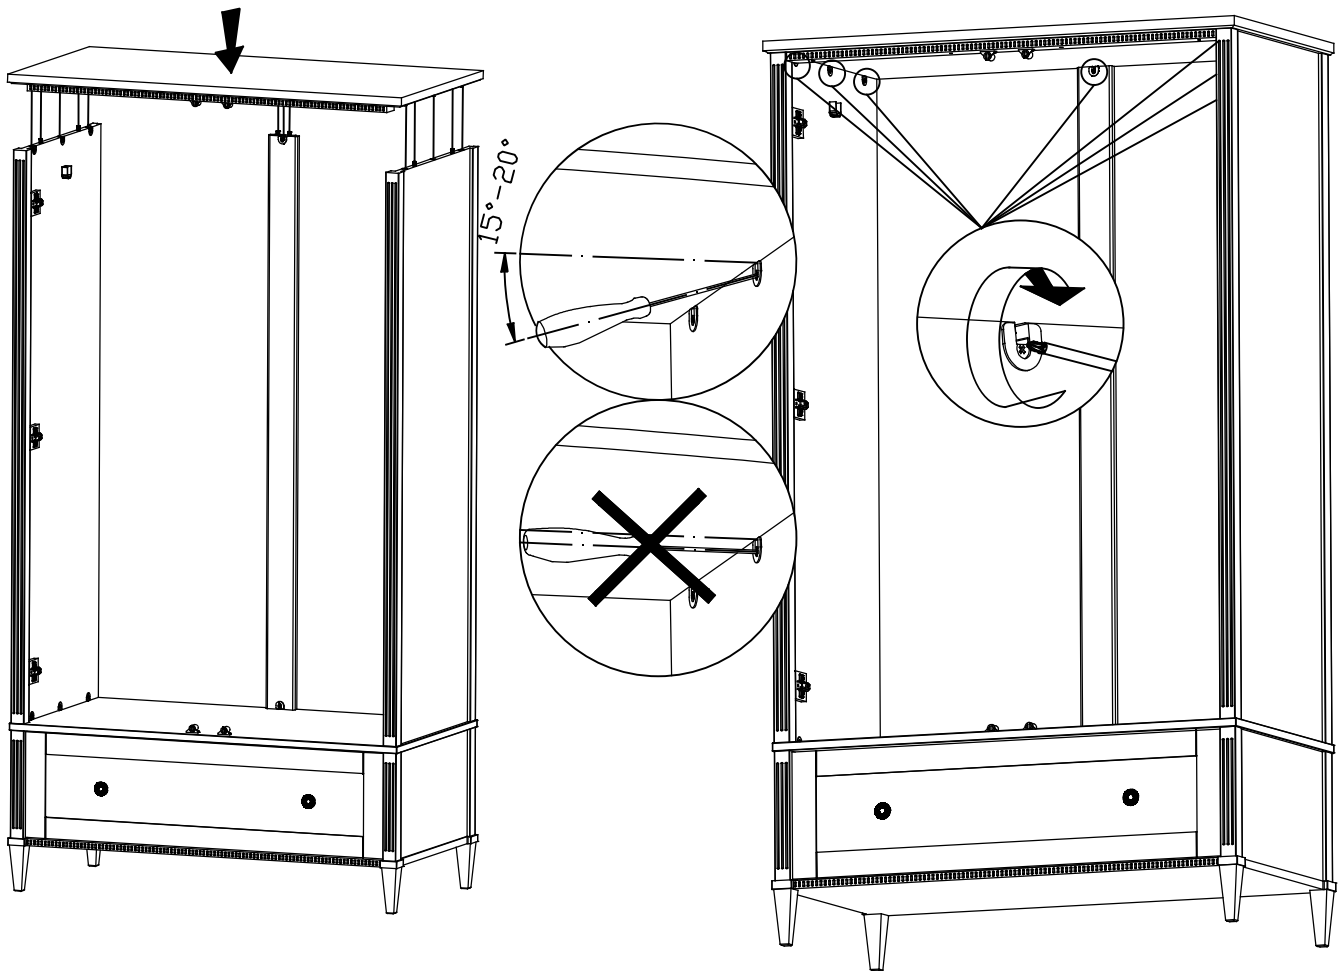

ASSEMBLY INSTRUCTION

ELEANOR

2D 1DRW WARDROBE

(2 PERSON ASSEMBLY)

THIS PRODUCT IS SUPPLIED AS A CUSTOMER SELF ASSEMBLY PRODUCT.

PLEASE FOLLOW STEP BY STEP INSTRUCTION CAREFULLY TO ASSIST YOU IN ASSEMBLING THIS PRODUCT CORRECTLY. PLEASE NOTE THAT, AS A SELF ASSEMBLY PRODUCT, THIS ITEM CANNOT BE RETURNED ONCE ASSEMBLED OR PART ASSEMBLED.

BOX 1 OF 2

BOX 2 OF 2

1.

2.

3.

4.

5.

6.

9 x52
3x16(GREY)

7.

8.

9.

12.

Important note: It is essential that this product is fixed to a wall using the strap supplied.

Wall fixing is not supplied, please purchase suitable fixing for the wall

Always ensure that the wall Attachment strap is correctly fitted.