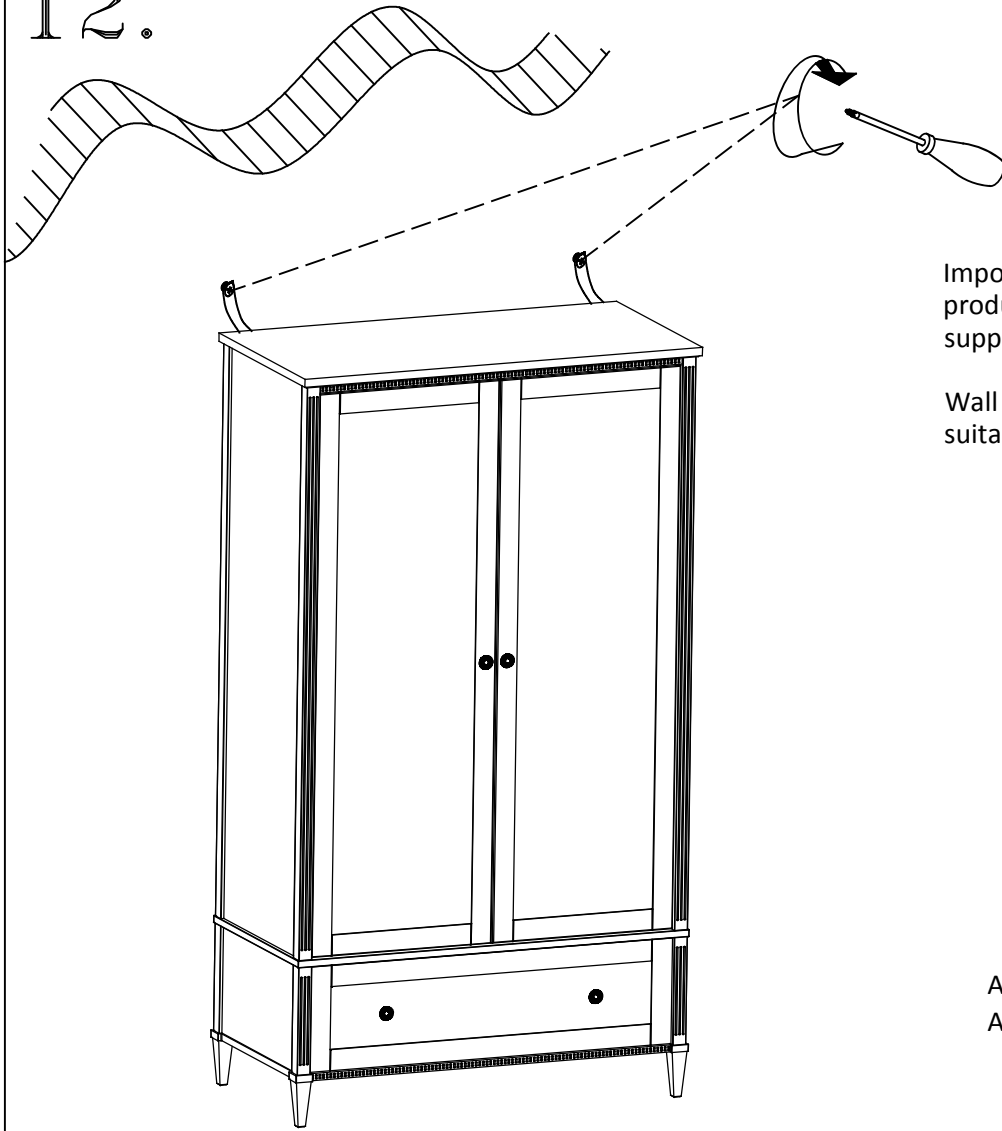

ASSEMBLY INSTRUCTION

ELEANOR

2D 1DRW WARDROBE

(2 PERSON ASSEMBLY)

THIS PRODUCT IS SUPPLIED AS A CUSTOMER SELF ASSEMBLY PRODUCT.

PLEASE FOLLOW STEP BY STEP INSTRUCTION CAREFULLY TO ASSIST YOU IN ASSEMBLING THIS PRODUCT CORRECTLY. PLEASE NOTE THAT, AS A SELF ASSEMBLY PRODUCT, THIS ITEM CANNOT BE RETURNED ONCE ASSEMBLED OR PART ASSEMBLED.

9 x52
3x16(GREY)

7.

8.

9.

12.

Important note: It is essential that this product is fixed to a wall using the strap supplied.

Wall fixing is not supplied, please purchase suitable fixing for the wall

Always ensure that the wall Attachment strap is correctly fitted.