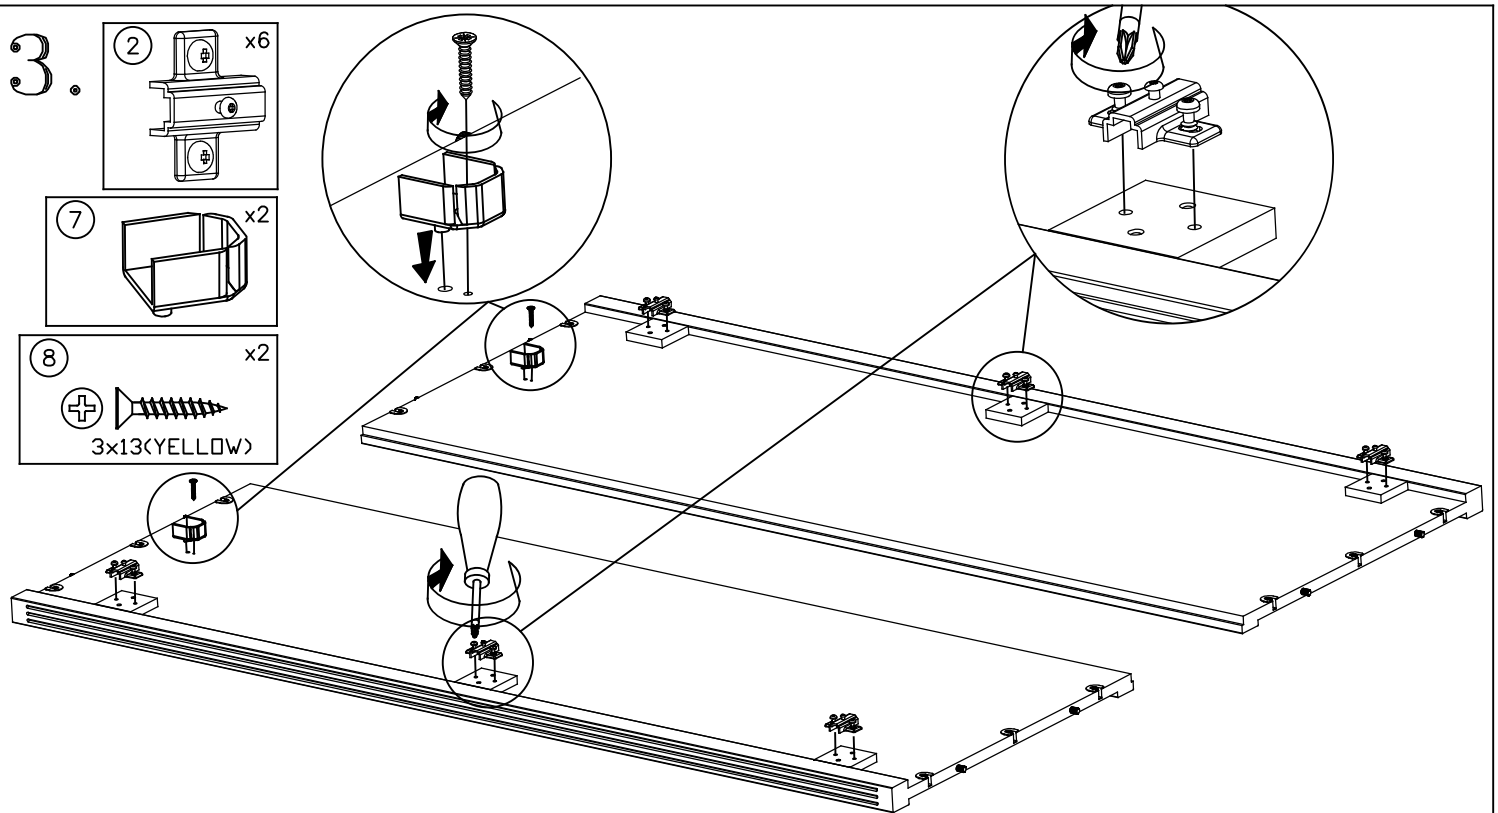

ASSEMBLY INSTRUCTION

ELEANOR

2D 1DRW WARDROBE

(2 PERSON ASSEMBLY)

THIS PRODUCT IS SUPPLIED AS A CUSTOMER SELF ASSEMBLY PRODUCT.

PLEASE FOLLOW STEP BY STEP INSTRUCTION CAREFULLY TO ASSIST YOU IN ASSEMBLING THIS PRODUCT CORRECTLY. PLEASE NOTE THAT, AS A SELF ASSEMBLY PRODUCT, THIS ITEM CANNOT BE RETURNED ONCE ASSEMBLED OR PART ASSEMBLED.

BOX 1 OF 2

BOX 2 OF 2

1.

2.

3.

4.

5.

6.

9 x52
3x16(GREY)

7.

8.

9.

12.

Important note: It is essential that this product is fixed to a wall using the strap supplied.

Wall fixing is not supplied, please purchase suitable fixing for the wall

Always ensure that the wall Attachment strap is correctly fitted.