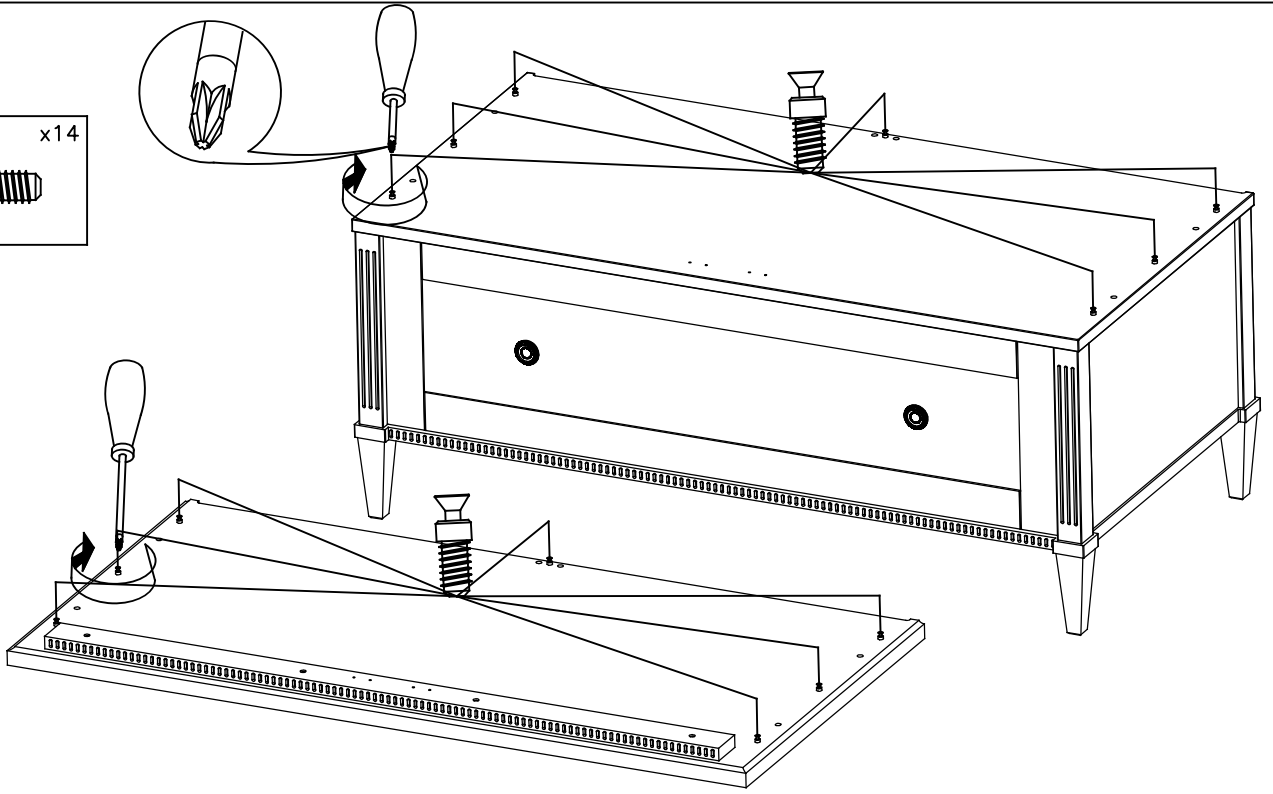

ASSEMBLY INSTRUCTION

ELEANOR

2D 1DRW WARDROBE

(2 PERSON ASSEMBLY)

THIS PRODUCT IS SUPPLIED AS A CUSTOMER SELF ASSEMBLY PRODUCT.

PLEASE FOLLOW STEP BY STEP INSTRUCTION CAREFULLY TO ASSIST YOU IN ASSEMBLING THIS PRODUCT CORRECTLY. PLEASE NOTE THAT, AS A SELF ASSEMBLY PRODUCT, THIS ITEM CANNOT BE RETURNED ONCE ASSEMBLED OR PART ASSEMBLED.

BOX 1 OF 2

BOX 2 OF 2

1.

2.

3.

4.

5.

6.

9 x52
3x16(GREY)

7.

8.

9.

12.

Important note: It is essential that this product is fixed to a wall using the strap supplied.

Wall fixing is not supplied, please purchase suitable fixing for the wall

Always ensure that the wall Attachment strap is correctly fitted.