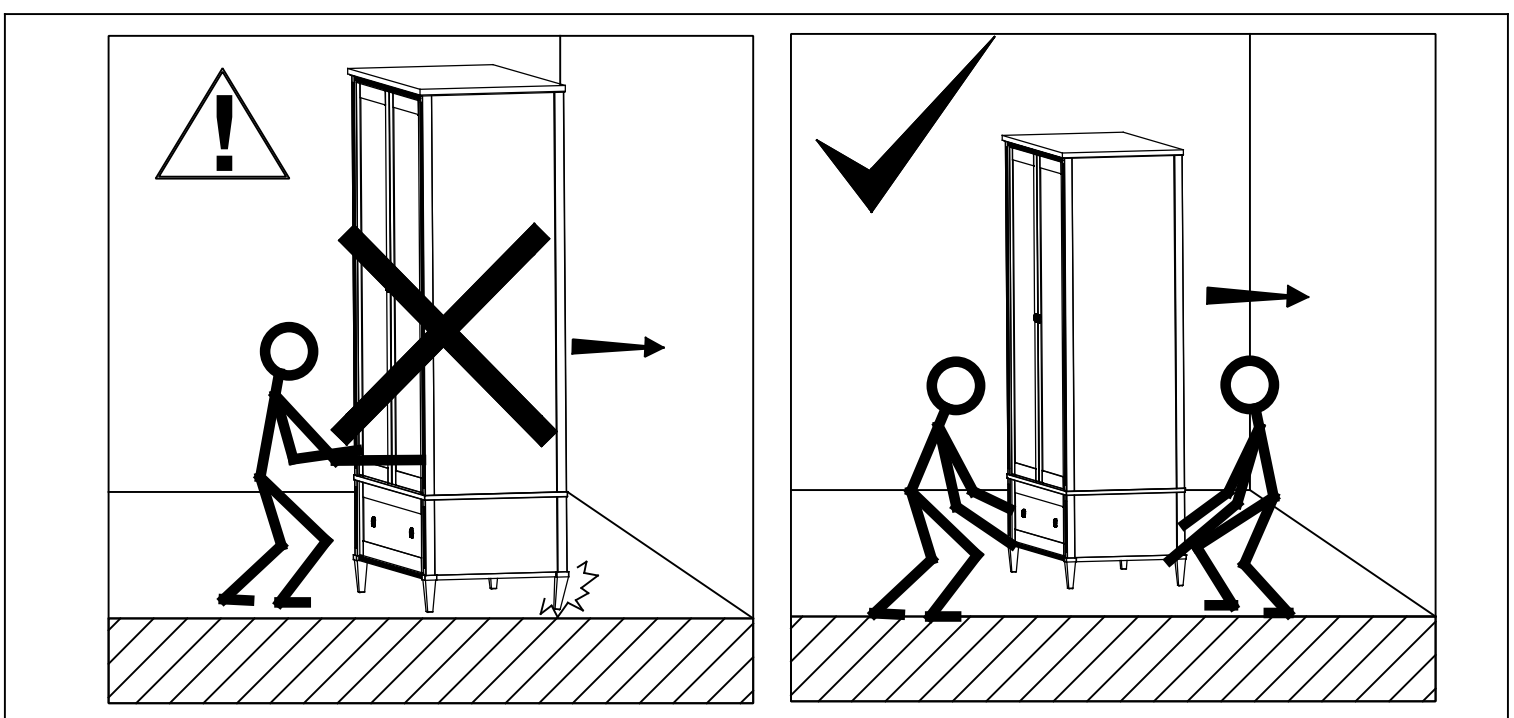

ASSEMBLY INSTRUCTION

ELEANOR

2D 1DRW WARDROBE

(2 PERSON ASSEMBLY)

THIS PRODUCT IS SUPPLIED AS A CUSTOMER SELF ASSEMBLY PRODUCT.

PLEASE FOLLOW STEP BY STEP INSTRUCTION CAREFULLY TO ASSIST YOU IN ASSEMBLING THIS PRODUCT CORRECTLY. PLEASE NOTE THAT, AS A SELF ASSEMBLY PRODUCT, THIS ITEM CANNOT BE RETURNED ONCE ASSEMBLED OR PART ASSEMBLED.

9 x52
3x16(GREY)

7.

8.

9.

12.

Important note: It is essential that this product is fixed to a wall using the strap supplied.

Wall fixing is not supplied, please purchase suitable fixing for the wall

Always ensure that the wall Attachment strap is correctly fitted.