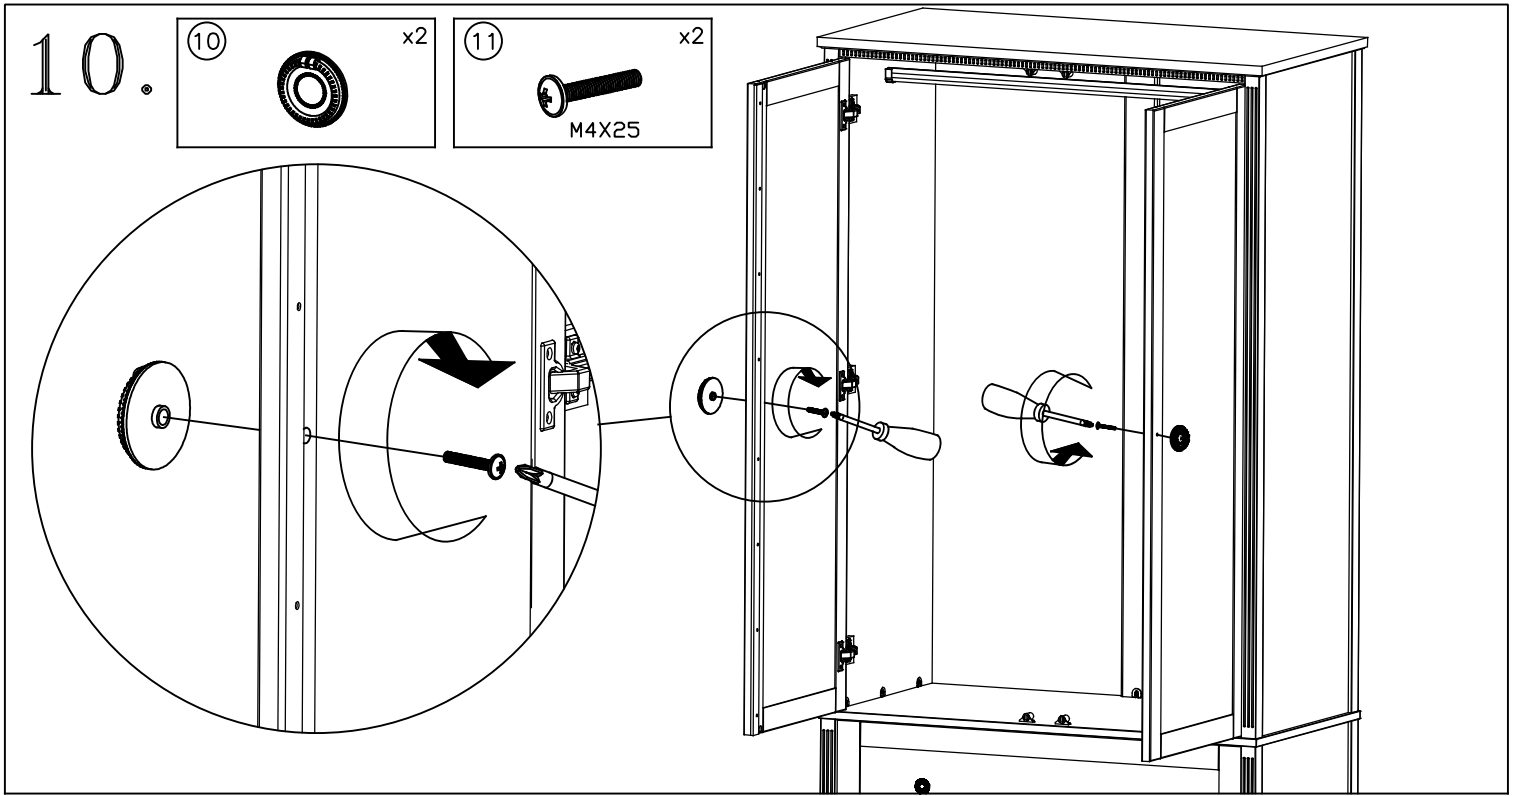

ASSEMBLY INSTRUCTION

ELEANOR

2D 1DRW WARDROBE

(2 PERSON ASSEMBLY)

THIS PRODUCT IS SUPPLIED AS A CUSTOMER SELF ASSEMBLY PRODUCT.

PLEASE FOLLOW STEP BY STEP INSTRUCTION CAREFULLY TO ASSIST YOU IN ASSEMBLING THIS PRODUCT CORRECTLY. PLEASE NOTE THAT, AS A SELF ASSEMBLY PRODUCT, THIS ITEM CANNOT BE RETURNED ONCE ASSEMBLED OR PART ASSEMBLED.

9 x52
3x16(GREY)

7.

8.

9.

12.

Important note: It is essential that this product is fixed to a wall using the strap supplied.

Wall fixing is not supplied, please purchase suitable fixing for the wall

Always ensure that the wall Attachment strap is correctly fitted.