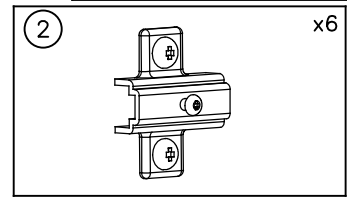

ASSEMBLY INSTRUCTION

ELEANOR

2D 1DRW WARDROBE

(2 PERSON ASSEMBLY)

THIS PRODUCT IS SUPPLIED AS A CUSTOMER SELF ASSEMBLY PRODUCT.

PLEASE FOLLOW STEP BY STEP INSTRUCTION CAREFULLY TO ASSIST YOU IN ASSEMBLING THIS PRODUCT CORRECTLY. PLEASE NOTE THAT, AS A SELF ASSEMBLY PRODUCT, THIS ITEM CANNOT BE RETURNED ONCE ASSEMBLED OR PART ASSEMBLED.

BOX 1 OF 2

BOX 2 OF 2

1.

2.

3.

4.

5.

6.

9 x52
3x16(GREY)

7.

8.

9.

12.

Important note: It is essential that this product is fixed to a wall using the strap supplied.

Wall fixing is not supplied, please purchase suitable fixing for the wall

Always ensure that the wall Attachment strap is correctly fitted.