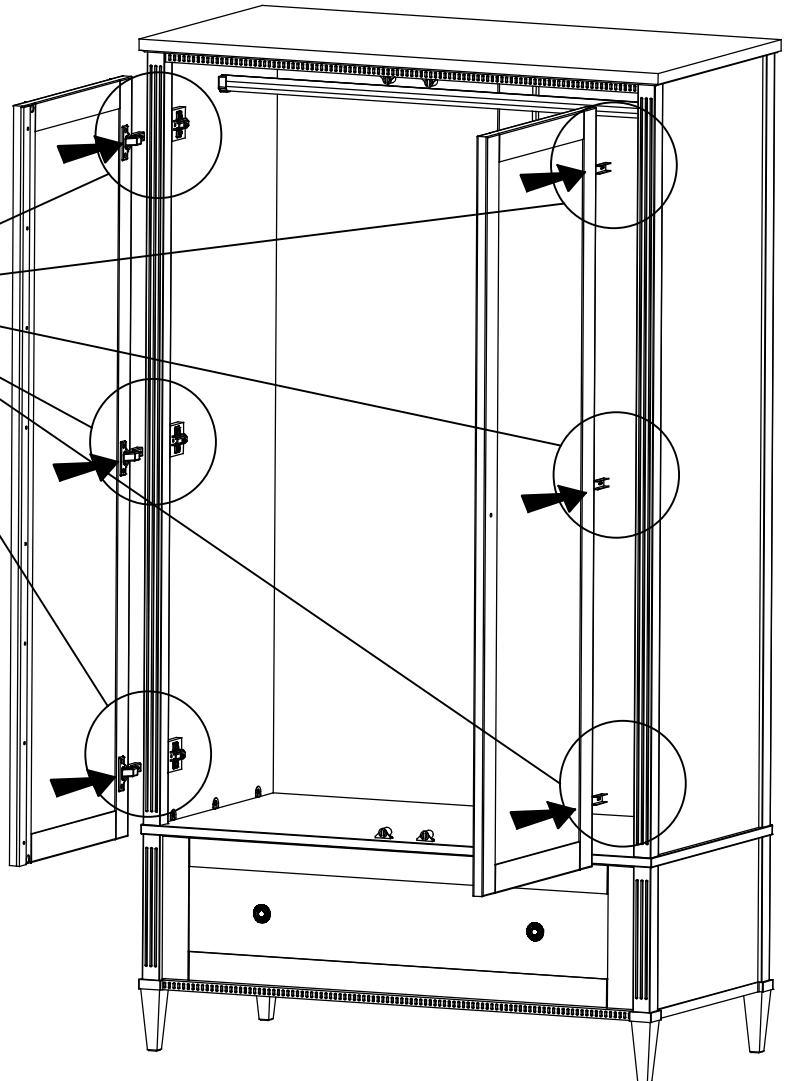

ASSEMBLY INSTRUCTION

ELEANOR

2D 1DRW WARDROBE

(2 PERSON ASSEMBLY)

THIS PRODUCT IS SUPPLIED AS A CUSTOMER SELF ASSEMBLY PRODUCT.

PLEASE FOLLOW STEP BY STEP INSTRUCTION CAREFULLY TO ASSIST YOU IN ASSEMBLING THIS PRODUCT CORRECTLY. PLEASE NOTE THAT, AS A SELF ASSEMBLY PRODUCT, THIS ITEM CANNOT BE RETURNED ONCE ASSEMBLED OR PART ASSEMBLED.

9 x52
3x16(GREY)

7.

8.

9.

12.

Important note: It is essential that this product is fixed to a wall using the strap supplied.

Wall fixing is not supplied, please purchase suitable fixing for the wall

Always ensure that the wall Attachment strap is correctly fitted.