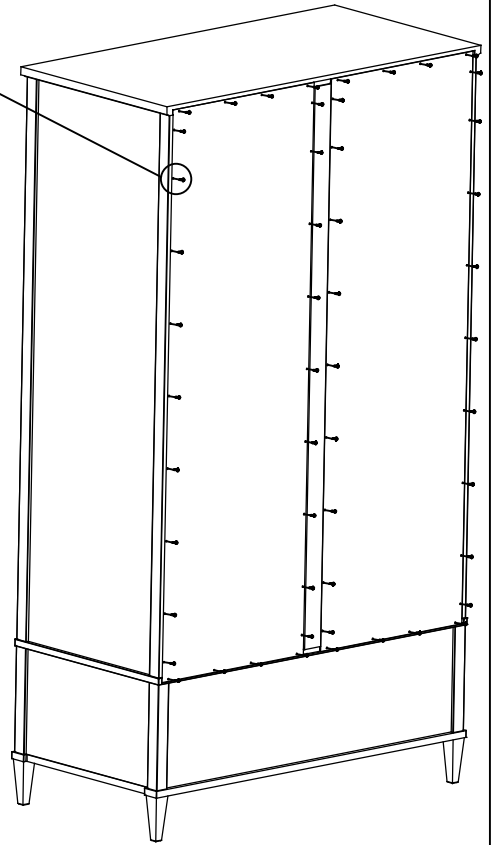

ASSEMBLY INSTRUCTION

ELEANOR

2D 1DRW WARDROBE

(2 PERSON ASSEMBLY)

THIS PRODUCT IS SUPPLIED AS A CUSTOMER SELF ASSEMBLY PRODUCT.

PLEASE FOLLOW STEP BY STEP INSTRUCTION CAREFULLY TO ASSIST YOU IN ASSEMBLING THIS PRODUCT CORRECTLY. PLEASE NOTE THAT, AS A SELF ASSEMBLY PRODUCT, THIS ITEM CANNOT BE RETURNED ONCE ASSEMBLED OR PART ASSEMBLED.

BOX 1 OF 2

BOX 2 OF 2

1.

2.

3.

4.

5.

6.

9 x52
3x16(GREY)

7.

8.

9.

12.

Important note: It is essential that this product is fixed to a wall using the strap supplied.

Wall fixing is not supplied, please purchase suitable fixing for the wall

Always ensure that the wall Attachment strap is correctly fitted.