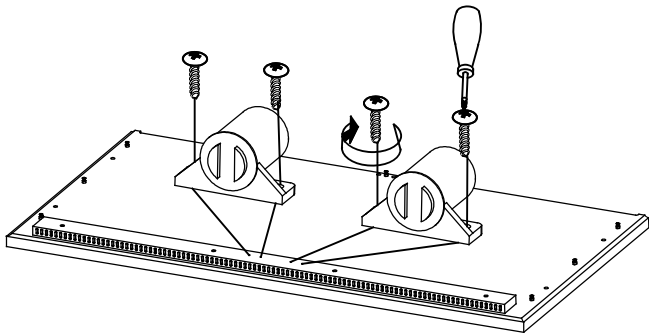

ASSEMBLY INSTRUCTION

ELEANOR

2D 1DRW WARDROBE

(2 PERSON ASSEMBLY)

THIS PRODUCT IS SUPPLIED AS A CUSTOMER SELF ASSEMBLY PRODUCT.

PLEASE FOLLOW STEP BY STEP INSTRUCTION CAREFULLY TO ASSIST YOU IN ASSEMBLING THIS PRODUCT CORRECTLY. PLEASE NOTE THAT, AS A SELF ASSEMBLY PRODUCT, THIS ITEM CANNOT BE RETURNED ONCE ASSEMBLED OR PART ASSEMBLED.

BOX 1 OF 2

BOX 2 OF 2

1.

2.

3.

4.

5.

6.

9 x52
3x16(GREY)

7.

8.

9.

12.

Important note: It is essential that this product is fixed to a wall using the strap supplied.

Wall fixing is not supplied, please purchase suitable fixing for the wall

Always ensure that the wall Attachment strap is correctly fitted.