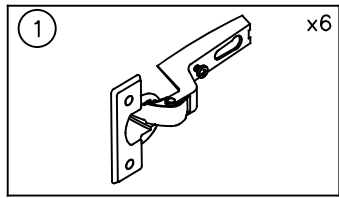

ASSEMBLY INSTRUCTION

ELEANOR

2D 1DRW WARDROBE

(2 PERSON ASSEMBLY)

THIS PRODUCT IS SUPPLIED AS A CUSTOMER SELF ASSEMBLY PRODUCT.

PLEASE FOLLOW STEP BY STEP INSTRUCTION CAREFULLY TO ASSIST YOU IN ASSEMBLING THIS PRODUCT CORRECTLY. PLEASE NOTE THAT, AS A SELF ASSEMBLY PRODUCT, THIS ITEM CANNOT BE RETURNED ONCE ASSEMBLED OR PART ASSEMBLED.

BOX 1 OF 2

BOX 2 OF 2

1.

2.

3.

4.

5.

6.

9 x52
3x16(GREY)

7.

8.

9.

12.

Important note: It is essential that this product is fixed to a wall using the strap supplied.

Wall fixing is not supplied, please purchase suitable fixing for the wall

Always ensure that the wall Attachment strap is correctly fitted.