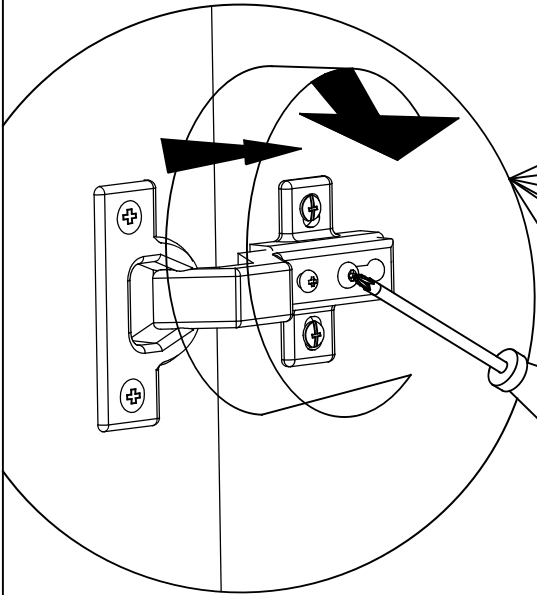

ASSEMBLY INSTRUCTION

ELEANOR

2D 1DRW WARDROBE

(2 PERSON ASSEMBLY)

THIS PRODUCT IS SUPPLIED AS A CUSTOMER SELF ASSEMBLY PRODUCT.

PLEASE FOLLOW STEP BY STEP INSTRUCTION CAREFULLY TO ASSIST YOU IN ASSEMBLING THIS PRODUCT CORRECTLY. PLEASE NOTE THAT, AS A SELF ASSEMBLY PRODUCT, THIS ITEM CANNOT BE RETURNED ONCE ASSEMBLED OR PART ASSEMBLED.

9 x52
3x16(GREY)

7.

8.

9.

12.

Important note: It is essential that this product is fixed to a wall using the strap supplied.

Wall fixing is not supplied, please purchase suitable fixing for the wall

Always ensure that the wall Attachment strap is correctly fitted.