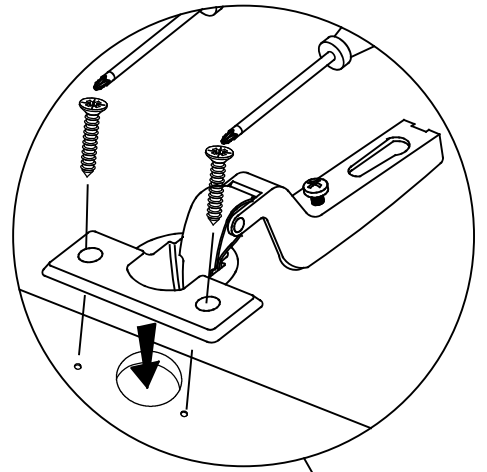

ASSEMBLY INSTRUCTION

ELEANOR

2D 1DRW WARDROBE

(2 PERSON ASSEMBLY)

THIS PRODUCT IS SUPPLIED AS A CUSTOMER SELF ASSEMBLY PRODUCT.

PLEASE FOLLOW STEP BY STEP INSTRUCTION CAREFULLY TO ASSIST YOU IN ASSEMBLING THIS PRODUCT CORRECTLY. PLEASE NOTE THAT, AS A SELF ASSEMBLY PRODUCT, THIS ITEM CANNOT BE RETURNED ONCE ASSEMBLED OR PART ASSEMBLED.

9 x52
3x16(GREY)

7.

8.

9.

12.

Important note: It is essential that this product is fixed to a wall using the strap supplied.

Wall fixing is not supplied, please purchase suitable fixing for the wall

Always ensure that the wall Attachment strap is correctly fitted.