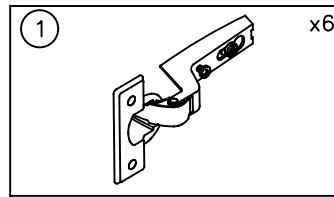

ASSEMBLY INSTRUCTION

ELEANOR

2D 1DRW WARDROBE

(2 PERSON ASSEMBLY)

THIS PRODUCT IS SUPPLIED AS A CUSTOMER SELF ASSEMBLY PRODUCT.

PLEASE FOLLOW STEP BY STEP INSTRUCTION CAREFULLY TO ASSIST YOU IN ASSEMBLING THIS PRODUCT CORRECTLY. PLEASE NOTE THAT, AS A SELF ASSEMBLY PRODUCT, THIS ITEM CANNOT BE RETURNED ONCE ASSEMBLED OR PART ASSEMBLED.

BOX 1 OF 2

BOX 2 OF 2

1.

2.

3.

4.

5.

6.

9 x52
3x16(GREY)

7.

8.

9.

12.

Important note: It is essential that this product is fixed to a wall using the strap supplied.

Wall fixing is not supplied, please purchase suitable fixing for the wall

Always ensure that the wall Attachment strap is correctly fitted.