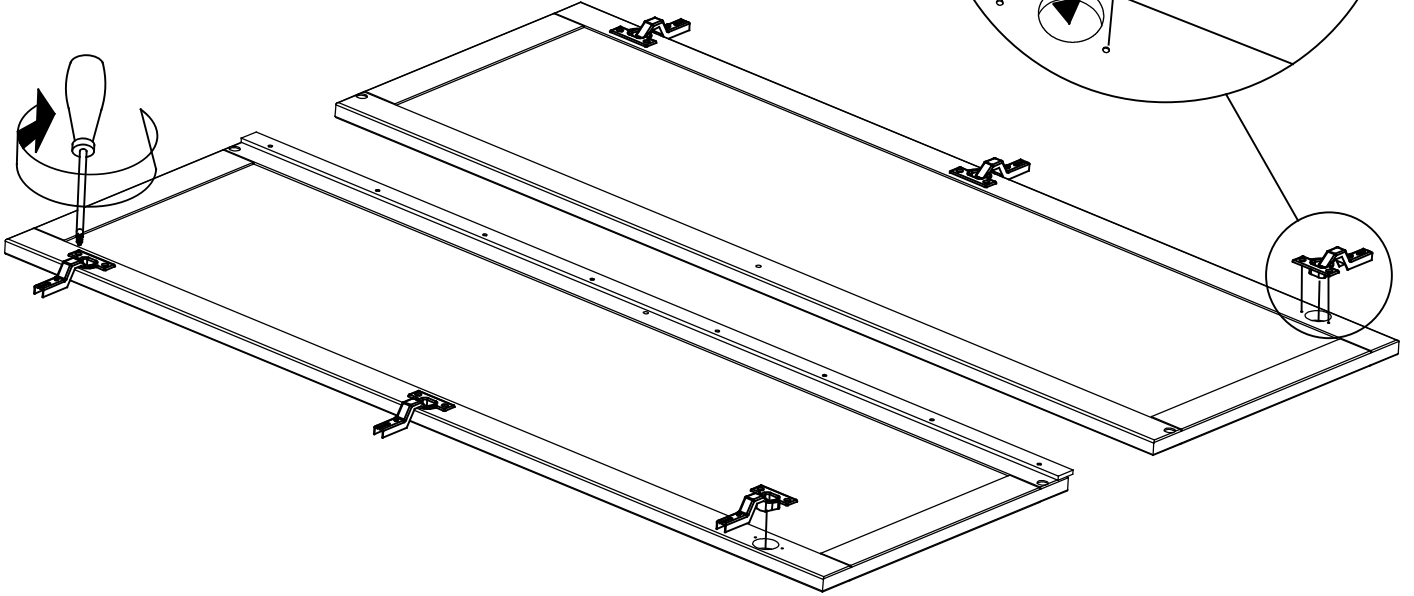

ASSEMBLY INSTRUCTION

ELEANOR

2D 1DRW WARDROBE

(2 PERSON ASSEMBLY)

THIS PRODUCT IS SUPPLIED AS A CUSTOMER SELF ASSEMBLY PRODUCT.

PLEASE FOLLOW STEP BY STEP INSTRUCTION CAREFULLY TO ASSIST YOU IN ASSEMBLING THIS PRODUCT CORRECTLY. PLEASE NOTE THAT, AS A SELF ASSEMBLY PRODUCT, THIS ITEM CANNOT BE RETURNED ONCE ASSEMBLED OR PART ASSEMBLED.

BOX 1 OF 2

BOX 2 OF 2

1.

2.

3.

4.

5.

6.

9 x52
3x16(GREY)

7.

8.

9.

12.

Important note: It is essential that this product is fixed to a wall using the strap supplied.

Wall fixing is not supplied, please purchase suitable fixing for the wall

Always ensure that the wall Attachment strap is correctly fitted.