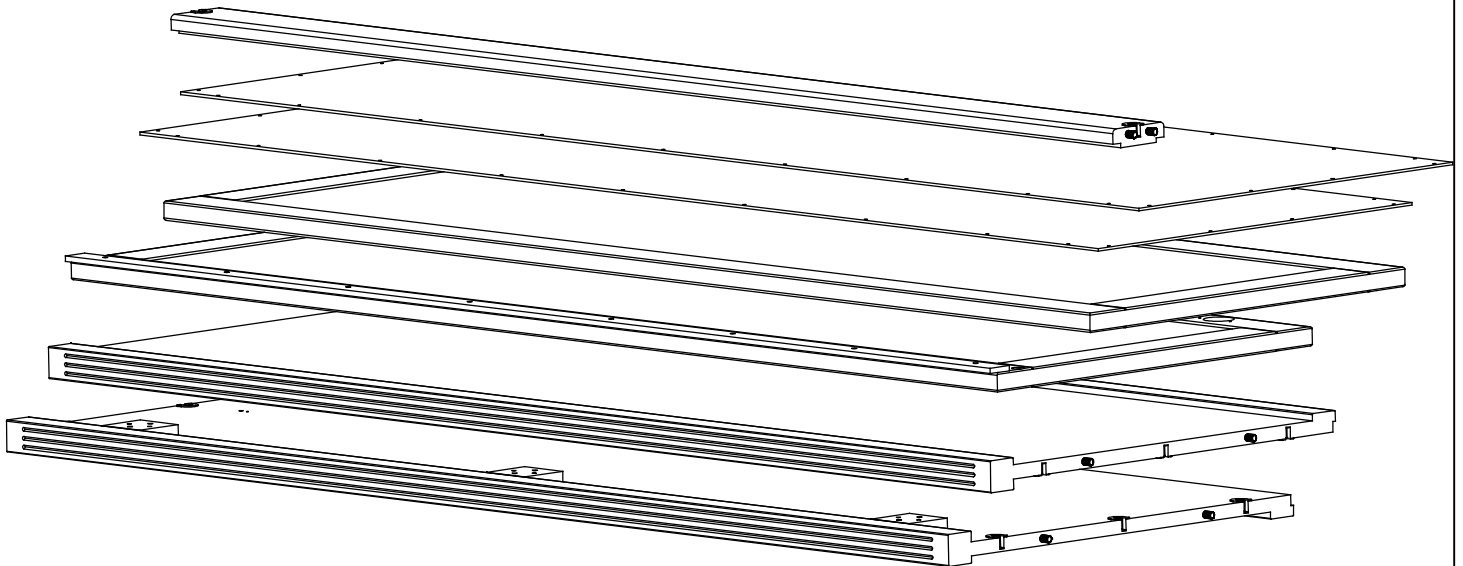

ASSEMBLY INSTRUCTION

ELEANOR

2D 1DRW WARDROBE

(2 PERSON ASSEMBLY)

THIS PRODUCT IS SUPPLIED AS A CUSTOMER SELF ASSEMBLY PRODUCT.

PLEASE FOLLOW STEP BY STEP INSTRUCTION CAREFULLY TO ASSIST YOU IN ASSEMBLING THIS PRODUCT CORRECTLY. PLEASE NOTE THAT, AS A SELF ASSEMBLY PRODUCT, THIS ITEM CANNOT BE RETURNED ONCE ASSEMBLED OR PART ASSEMBLED.

BOX 1 OF 2

BOX 2 OF 2

1.

2.

3.

4.

5.

6.

9 x52
3x16(GREY)

7.

8.

9.

12.

Important note: It is essential that this product is fixed to a wall using the strap supplied.

Wall fixing is not supplied, please purchase suitable fixing for the wall

Always ensure that the wall Attachment strap is correctly fitted.