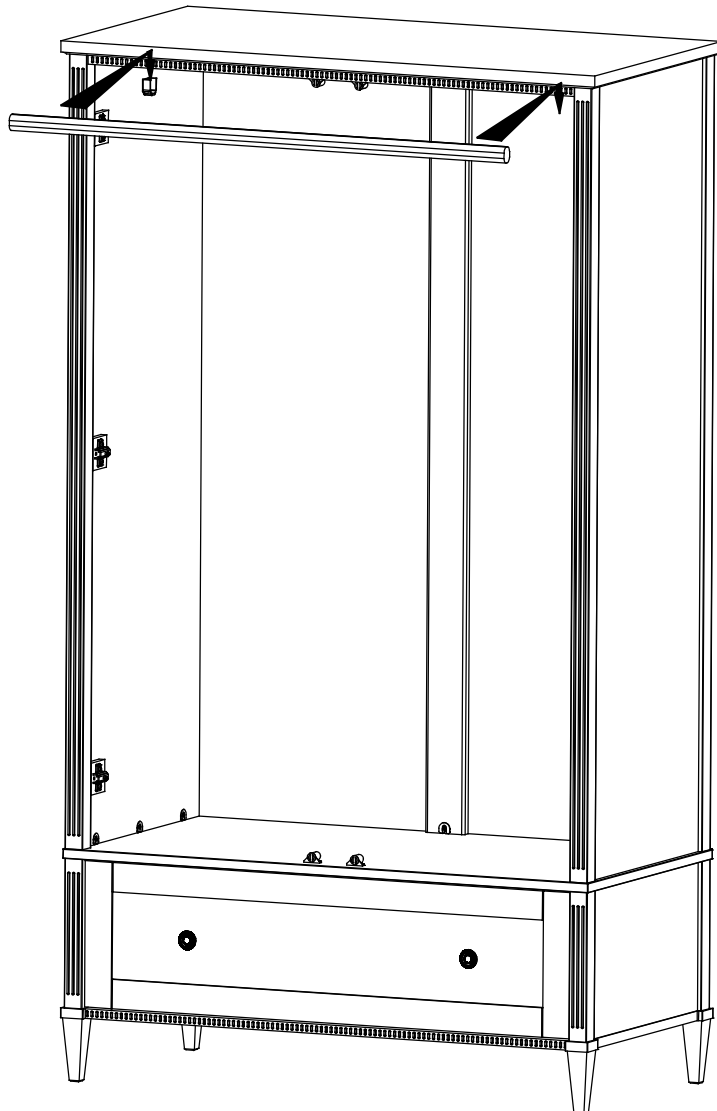

ASSEMBLY INSTRUCTION

ELEANOR

2D 1DRW WARDROBE

(2 PERSON ASSEMBLY)

THIS PRODUCT IS SUPPLIED AS A CUSTOMER SELF ASSEMBLY PRODUCT.

PLEASE FOLLOW STEP BY STEP INSTRUCTION CAREFULLY TO ASSIST YOU IN ASSEMBLING THIS PRODUCT CORRECTLY. PLEASE NOTE THAT, AS A SELF ASSEMBLY PRODUCT, THIS ITEM CANNOT BE RETURNED ONCE ASSEMBLED OR PART ASSEMBLED.

BOX 1 OF 2

BOX 2 OF 2

1.

2.

3.

4.

5.

6.

9 x52
3x16(GREY)

7.

8.

9.

12.

Important note: It is essential that this product is fixed to a wall using the strap supplied.

Wall fixing is not supplied, please purchase suitable fixing for the wall

Always ensure that the wall Attachment strap is correctly fitted.