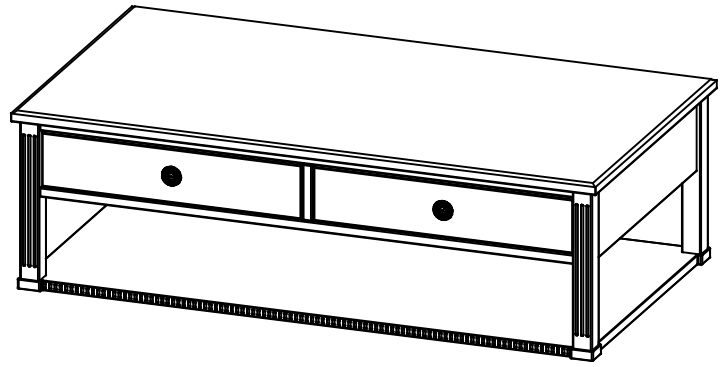

ASSEMBLY INSTRUCTION

ELEANOR LIVING
COFFEE TABLE 2 DRW

1