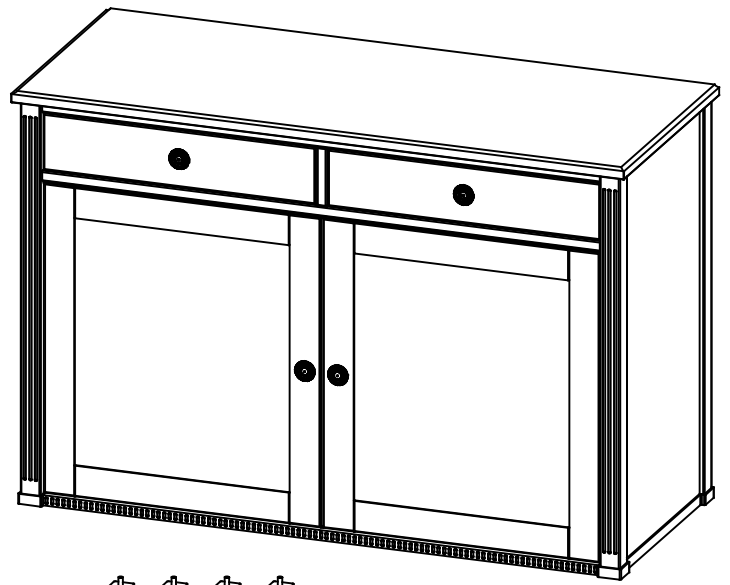

ASSEMBLY INSTRUCTION

ELEANOR LIVING
SIDEBOARD 2 DOOR 2 DRW

1